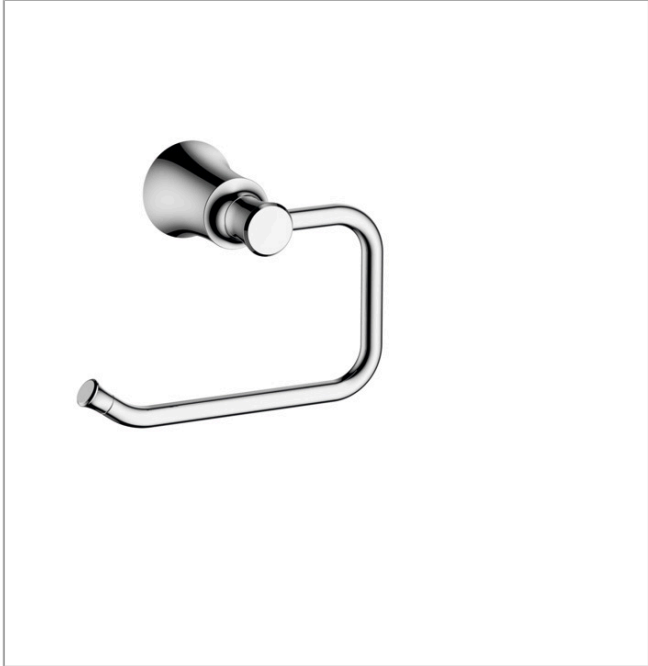

**Joleena  
Toilet Paper Holder**

Finishes : **chrome** Part no. : **04787000**

**Description**

**Features**

- Wall-mounted
- Metal holder

**Product image**

**Scale drawing**