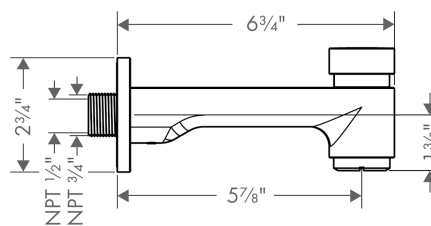

S Tub Spout with Diverter

Finishes : **brushed nickel** Part no. : **14414821**

Description

Features

- Solid brass
- 1/2" female and 3/4" male adaptor included

Item details

List Price \$ 311.00

Compliance

Product image

Scale drawing

S Tub Spout with Diverter

Finishes : **brushed nickel** Part no. : **14414821**

Exploded drawing

Year of production: >06/07

S Tub Spout with Diverter

Finishes : **brushed nickel** Part no. : **14414821**

Spare parts list

Year of production: >06/07

Pos.	Description	Part no.	Price	PU
1	connecting thread	96472001	-	1
2	O-ring 16x2,5	98134000	-	1
3	hollow set screw M6x8	97810000	-	1