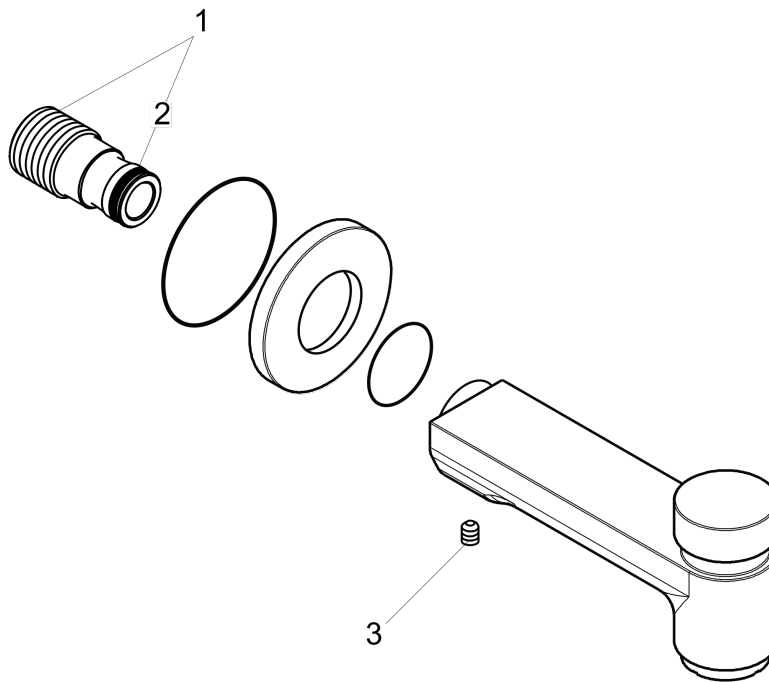

S Tub Spout with Diverter

Finishes : **brushed nickel** Part no. : **14414821**

Description

Features

- Solid brass
- 1/2" female and 3/4" male adaptor included

Item details

List Price \$ 311.00

Compliance

Product image

Scale drawing

S Tub Spout with Diverter

Finishes : **brushed nickel** Part no. : **14414821**

Exploded drawing

Year of production: >06/07

S Tub Spout with Diverter

Finishes : **brushed nickel** Part no. : **14414821**

Spare parts list

Year of production: >06/07

Pos.	Description	Part no.	Price	PU
1	connecting thread	96472001	-	1
2	O-ring 16x2,5	98134000	-	1
3	hollow set screw M6x8	97810000	-	1