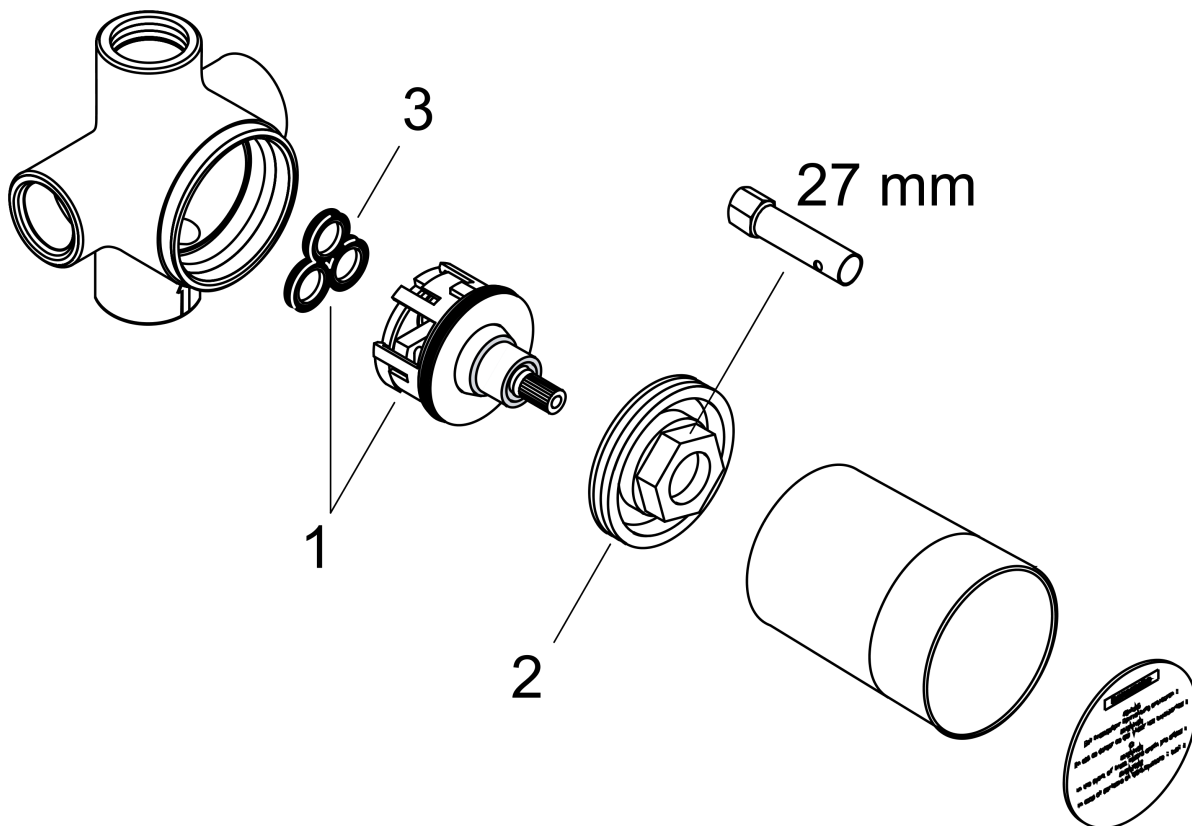

**Rough, Quattro 3-Way Diverter, 3/4"**  
 Finishes : n.a. Part no. : 15930181

**Description**

**Features**

- 1 inlet, 3 outlets
- 3/4" NPT
- Requires volume control
- Flow: 17 GPM (65.0 L/Min)

**Item details**

List Price \$ 257.00

**Compliance**

**Product image**

**Scale drawing**

**Rough, Quattro 3-Way Diverter, 3/4"**  
 Finishes : n.a. Part no. : 15930181

**Exploded drawing**

Year of production: >07/18

**Rough, Quattro 3-Way Diverter, 3/4"**  
 Finishes : n.a. Part no. : **15930181**

**Spare parts list**

Year of production: >07/18

Pos.	Description	Part no.	Price	PU
1	diverter unit	96604000	-	1
2	nut	97550000	-	1
3	sealing set	98798000	-	1
a	extension 25 mm	96370000	-	1