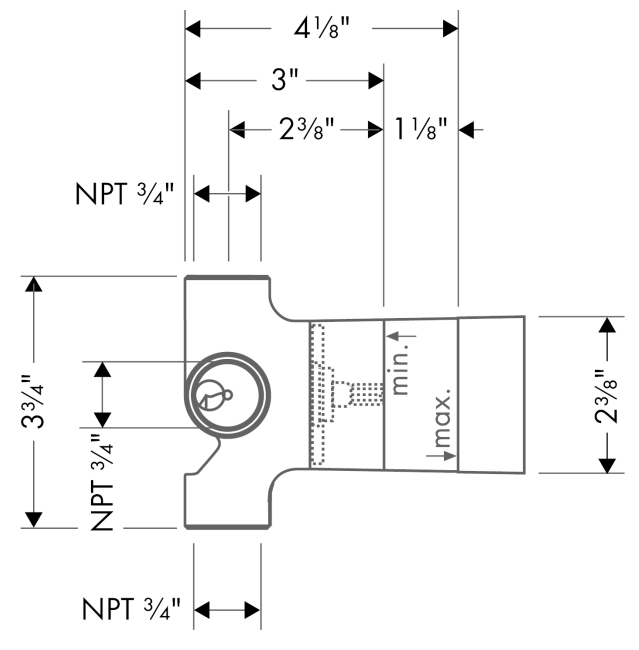

**Rough, Quattro 3-Way Diverter, 3/4"**  
 Finishes : n.a. Part no. : 15930181

**Description**

**Features**

- 1 inlet, 3 outlets
- 3/4" NPT
- Requires volume control
- Flow: 17 GPM (65.0 L/Min)

**Item details**

List Price \$ 257.00

**Compliance**

**Product image**

**Scale drawing**

**Rough, Quattro 3-Way Diverter, 3/4"**  
 Finishes : n.a. Part no. : 15930181

**Exploded drawing**

Year of production: >07/18

**Rough, Quattro 3-Way Diverter, 3/4"**  
 Finishes : n.a. Part no. : **15930181**

**Spare parts list**

Year of production: >07/18

Pos.	Description	Part no.	Price	PU
1	diverter unit	96604000	-	1
2	nut	97550000	-	1
3	sealing set	98798000	-	1
a	extension 25 mm	96370000	-	1