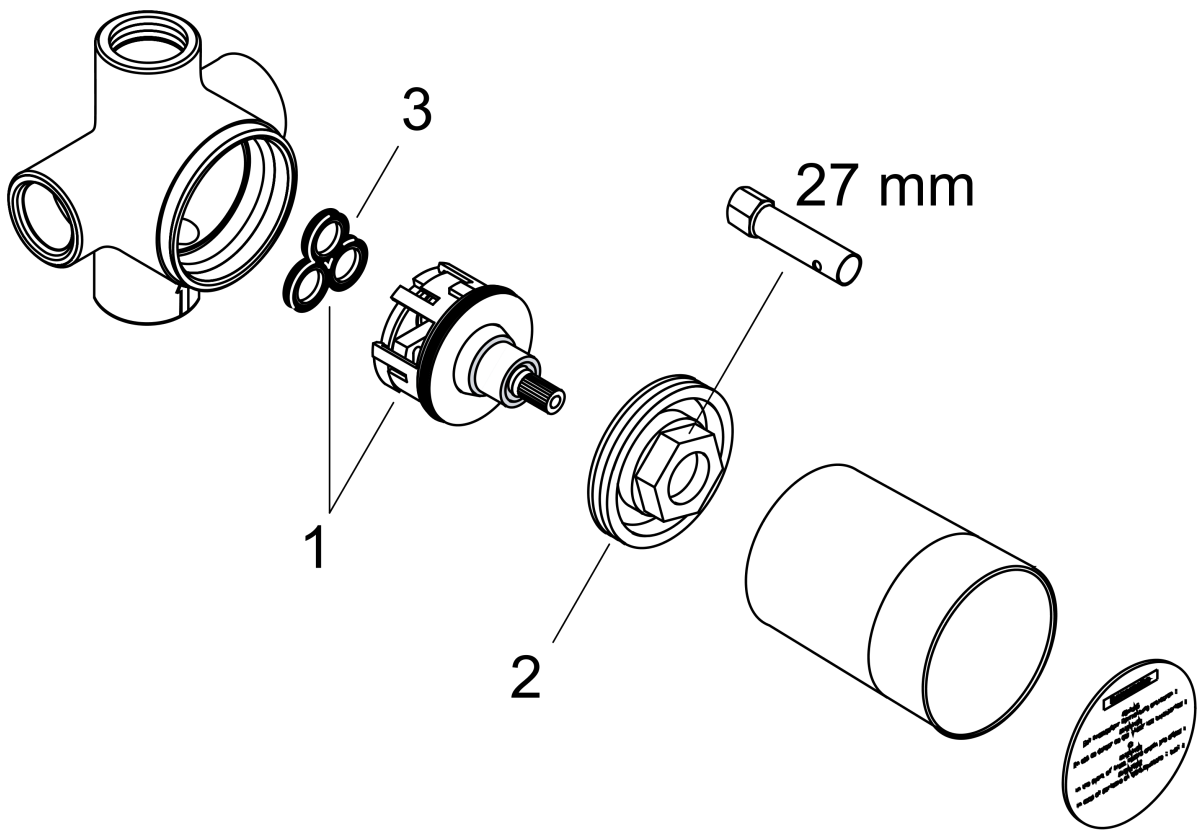

Rough, Quattro Green 3-Way Diverter (no shared function), 3/4"
 Finishes : n.a. Part no. : 15936181

Description

Features

- 1 inlet, 3 outlets (no shared function)
- 3/4" NPT
- Requires volume control
- Flow: 17 GPM (65.0 L/Min)

Item details

List Price \$ 257.00

Compliance

Product image

Scale drawing

Rough, Quattro Green 3-Way Diverter (no shared function), 3/4"
 Finishes : n.a. Part no. : 15936181

Exploded drawing

Year of production: >07/18

Rough, Quattro Green 3-Way Diverter (no shared function), 3/4"
 Finishes : n.a. Part no. : **15936181**

Spare parts list

Year of production: >07/18

Pos.	Description	Part no.	Price	PU
1	diverter unit	96604001	-	1
2	nut	97550000	-	1
3	sealing set	98798000	-	1