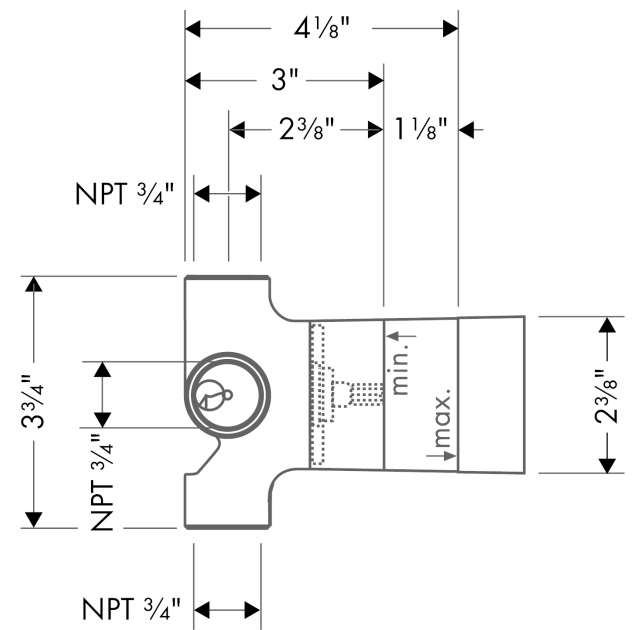

Rough, Quattro Green 3-Way Diverter (no shared function), 3/4"
 Finishes : n.a. Part no. : 15936181

Description

Features

- 1 inlet, 3 outlets (no shared function)
- 3/4" NPT
- Requires volume control
- Flow: 17 GPM (65.0 L/Min)

Item details

List Price \$ 257.00

Compliance

Product image

Scale drawing

Rough, Quattro Green 3-Way Diverter (no shared function), 3/4"
 Finishes : n.a. Part no. : 15936181

Exploded drawing

Year of production: >07/18

Rough, Quattro Green 3-Way Diverter (no shared function), 3/4"
 Finishes : n.a. Part no. : **15936181**

Spare parts list

Year of production: >07/18

Pos.	Description	Part no.	Price	PU
1	diverter unit	96604001	-	1
2	nut	97550000	-	1
3	sealing set	98798000	-	1