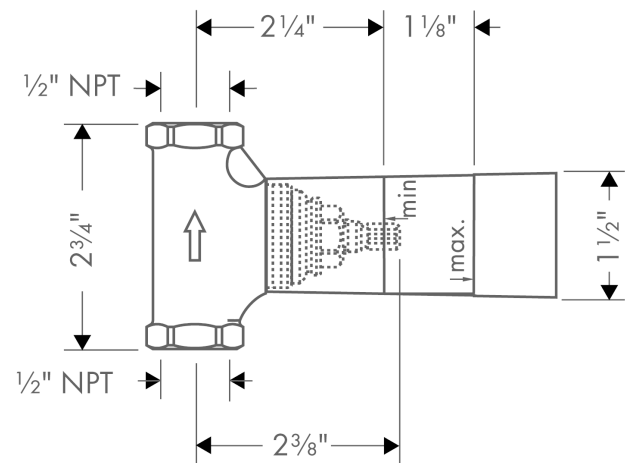

Rough, Volume Control, 1/2"
 Finishes : n.a. Part no. : **15974181**

Description

Features

- Flow: 10.5 GPM (40.0 L/Min)

Item details

List Price \$ 122.00

Compliance

Product image

Scale drawing

Rough, Volume Control, 1/2"
 Finishes : n.a. Part no. : 15974181

Exploded drawing

Year of production: >07/18

Rough, Volume Control, 1/2"
 Finishes : n.a. Part no. : **15974181**

Spare parts list

Year of production: >07/18

Pos.	Description	Part no.	Price	PU
1	shut off unit right closing	94009000	-	1
2	extension 25 mm	96370000	-	1