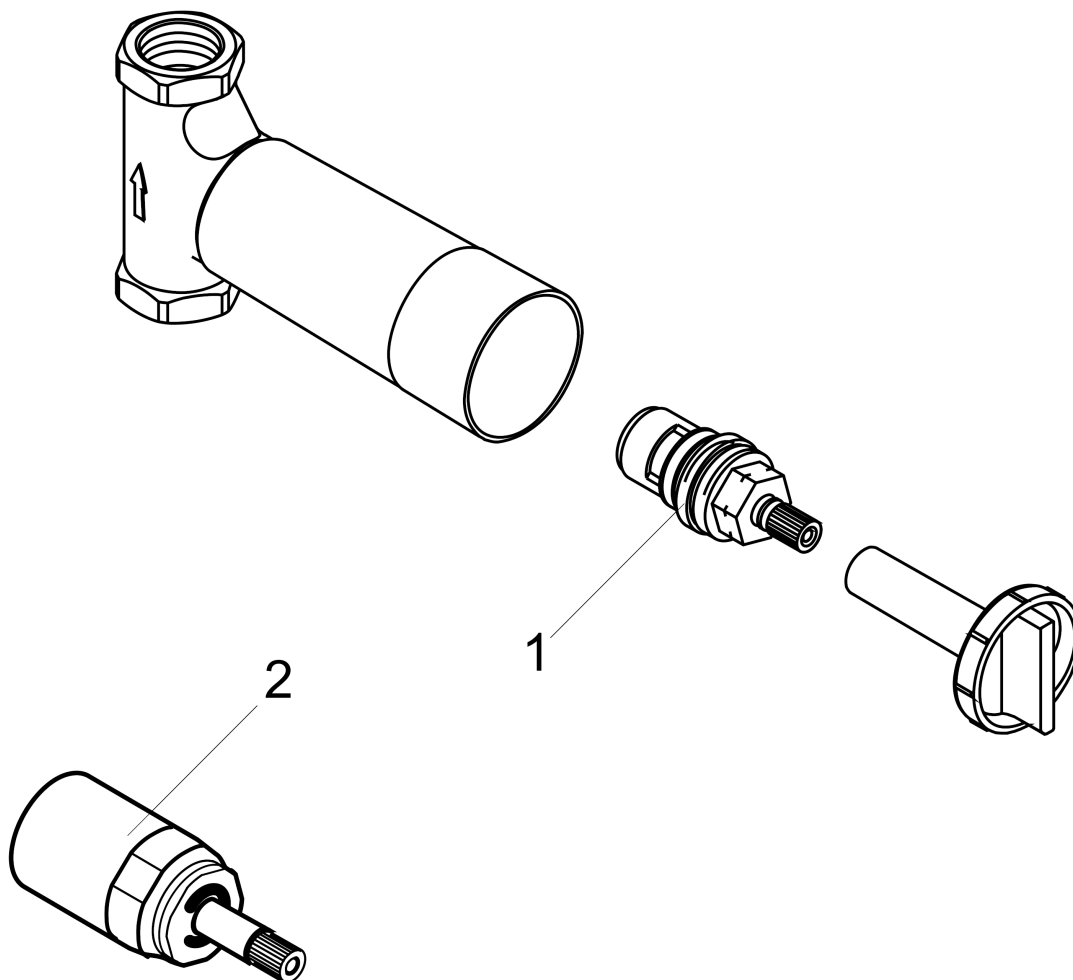

Rough, Volume Control, 1/2"
 Finishes : n.a. Part no. : **15974181**

Description

Features

- Flow: 10.5 GPM (40.0 L/Min)

Item details

List Price \$ 122.00

Compliance

Product image

Scale drawing

Rough, Volume Control, 1/2"
 Finishes : n.a. Part no. : 15974181

Exploded drawing

Year of production: >07/18

Rough, Volume Control, 1/2"
 Finishes : n.a. Part no. : **15974181**

Spare parts list

Year of production: >07/18

Pos.	Description	Part no.	Price	PU
1	shut off unit right closing	94009000	-	1
2	extension 25 mm	96370000	-	1