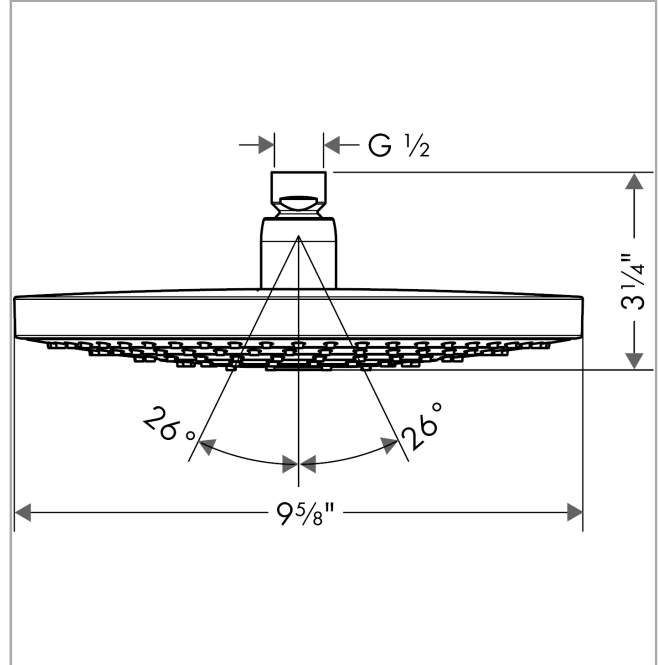

Raindance Select S
Showerhead 240 2-Jet, 2.5 GPM
 Finishes : **chrome** Part no. : **26469001**

Description

Features

- 134 no-clog spray channels
- Spray modes: RainAir, Rain
- Flow: 2.5 GPM (9.5 L/Min)
- Select button for comfortable alternation of spray modes
- Fully-finished matching spray face
- Spray face removable for cleaning

Item details

List Price \$ 544.00

Technology

Compliance

Product image

Scale drawing

Raindance Select S
Showerhead 240 2-Jet, 2.5 GPM
Finishes : **chrome** Part no. : **26469001**

Exploded drawing

Year of production: >01/14

Raindance Select S
Showerhead 240 2-Jet, 2.5 GPM
 Finishes : **chrome** Part no. : **26469001**

Spare parts list

Year of production: >01/14

Pos.	Description	Part no.	Price	PU
1	seal	98058000	-	1
2	filter	97735000	-	1
3	cover	98344000	-	1
4	O-ring 3x1	98384000	-	1
5	selector assy	98343001	-	1