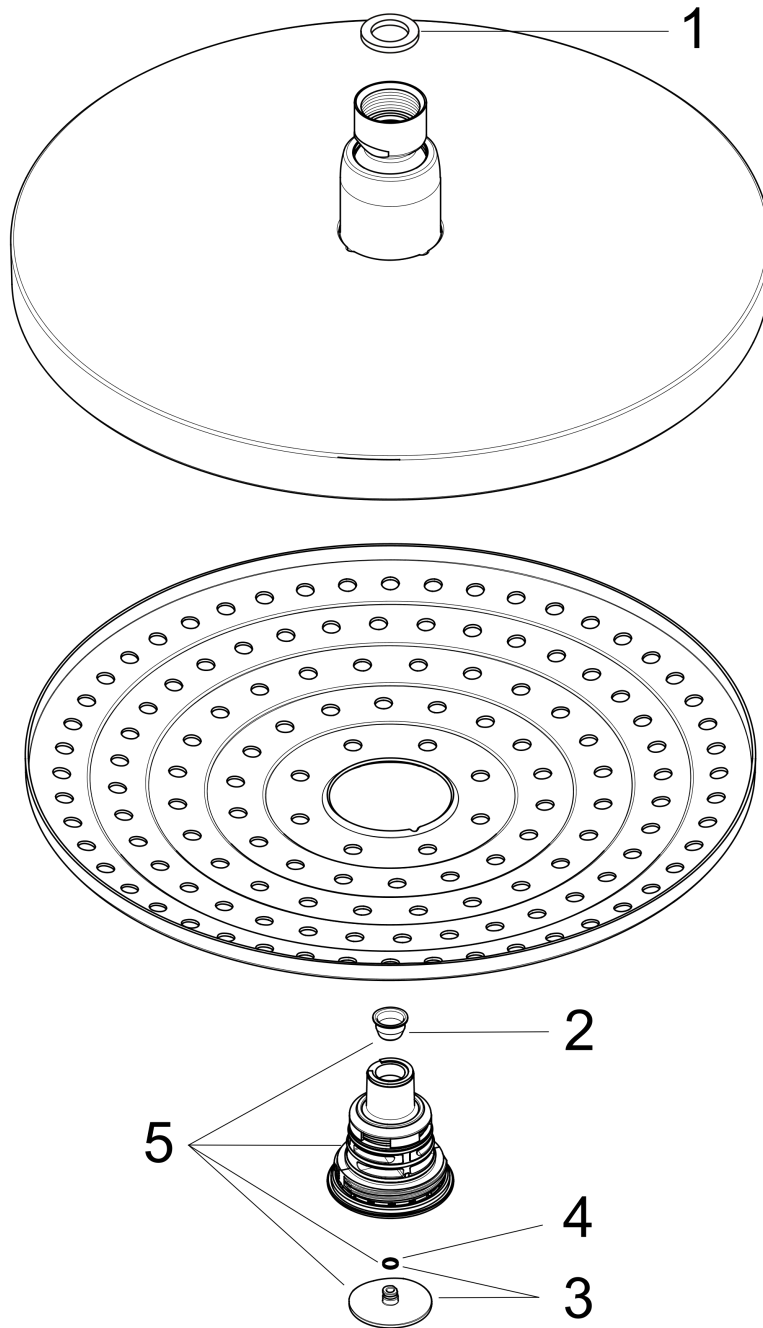

Raindance Select S
Showerhead 240 2-Jet, 2.5 GPM
 Finishes : **chrome** Part no. : **26469001**

Description

Features

- 134 no-clog spray channels
- Spray modes: RainAir, Rain
- Flow: 2.5 GPM (9.5 L/Min)
- Select button for comfortable alternation of spray modes
- Fully-finished matching spray face
- Spray face removable for cleaning

Item details

List Price \$ 544.00

Technology

Compliance

Product image

Scale drawing

Raindance Select S
Showerhead 240 2-Jet, 2.5 GPM
Finishes : **chrome** Part no. : **26469001**

Exploded drawing

Year of production: >01/14

Raindance Select S
Showerhead 240 2-Jet, 2.5 GPM
 Finishes : **chrome** Part no. : **26469001**

Spare parts list

Year of production: >01/14

Pos.	Description	Part no.	Price	PU
1	seal	98058000	-	1
2	filter	97735000	-	1
3	cover	98344000	-	1
4	O-ring 3x1	98384000	-	1
5	selector assy	98343001	-	1