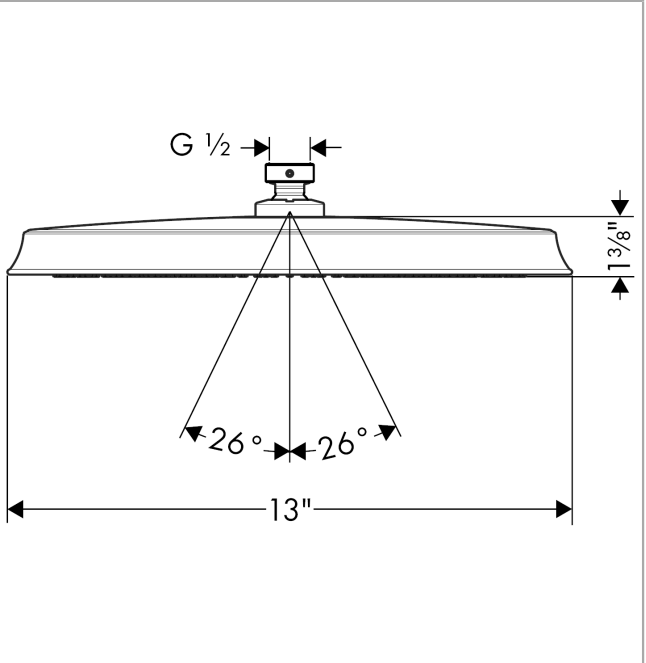

**Raindance Classic  
Showerhead 300 1-Jet, 2.5 GPM**

Finishes : **polished nickel** Part no. : **28428831**

**Description**

**Features**

- 225 no-clog spray channels
- Spray modes: RainAir
- Flow: 2.5 GPM (9.5 L/Min)
- Fully-finished matching spray face

**Item details**

List Price \$ 1,131.00

**Technology**

**Compliance**

**Product image**

**Scale drawing**

**Raindance Classic**  
**Showerhead 300 1-Jet, 2.5 GPM**  
Finishes : **polished nickel**    Part no. : **28428831**

**Exploded drawing**

Year of production: >06/15

**Raindance Classic**  
**Showerhead 300 1-Jet, 2.5 GPM**  
 Finishes : **polished nickel**    Part no. : **28428831**

**Spare parts list**

Year of production: >06/15