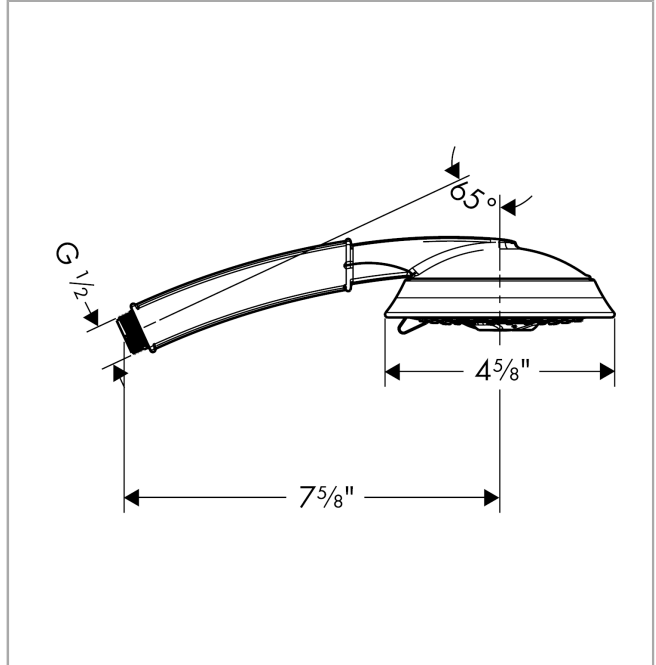

Raindance Classic
Handshower 100 3-Jet, 2.5 GPM
 Finishes : **chrome** Part no. : **28548001**

Description

Features

- 65 no-clog spray channels
- Spray modes: RainAir, BalanceAir, Whirl
- Flow: 2.5 GPM (9.5 L/Min)
- Fully-finished matching spray face

Item details

List Price \$ 205.00

Technology

Compliance

Product image

Scale drawing

Raindance Classic
Handshower 100 3-Jet, 2.5 GPM
Finishes : **chrome** Part no. : **28548001**

Exploded drawing

Year of production: >06/09

Raindance Classic
Handshower 100 3-Jet, 2.5 GPM
 Finishes : **chrome** Part no. : **28548001**

Spare parts list

Year of production: >**06/09**

Pos.	Description	Part no.	Price	PU
1	filter packing	94246000	-	1