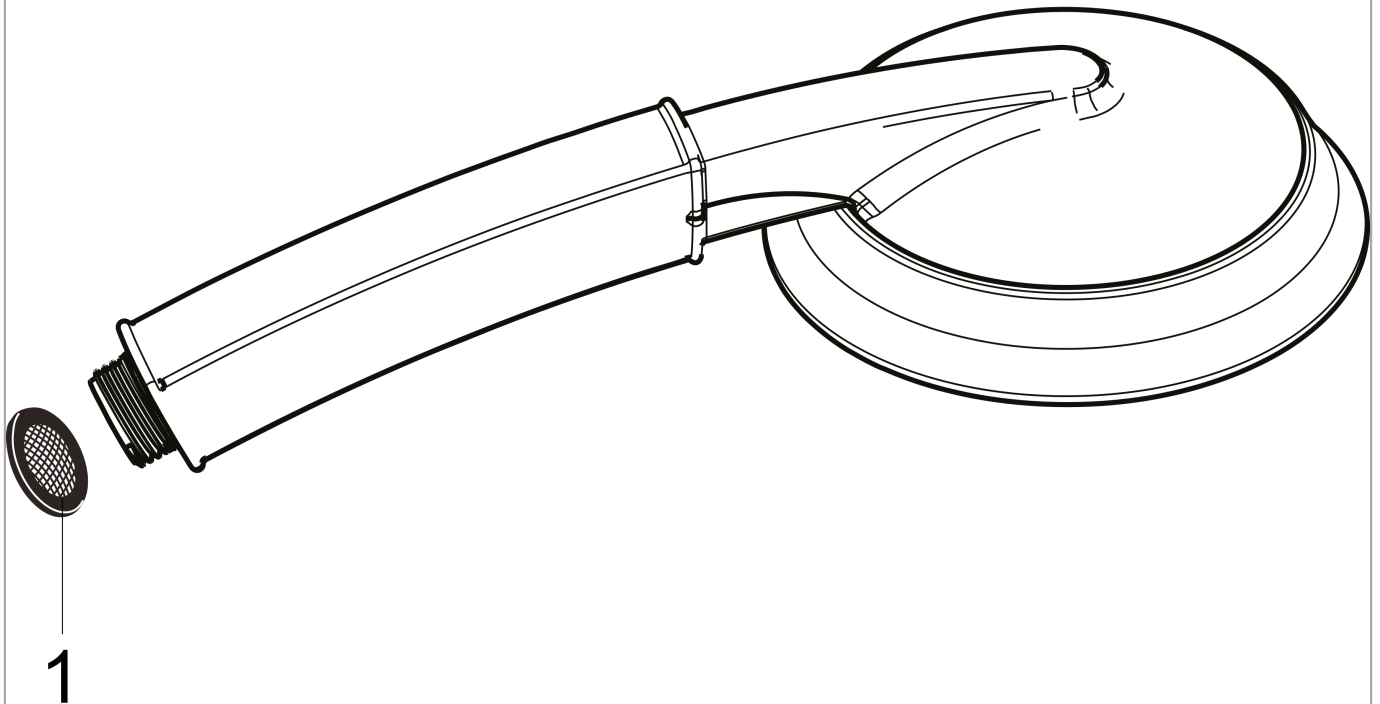

Raindance Classic
Handshower 100 3-Jet, 2.5 GPM
 Finishes : **chrome** Part no. : **28548001**

Description

Features

- 65 no-clog spray channels
- Spray modes: RainAir, BalanceAir, Whirl
- Flow: 2.5 GPM (9.5 L/Min)
- Fully-finished matching spray face

Item details

List Price \$ 205.00

Technology

Compliance

Product image

Scale drawing

Raindance Classic
Handshower 100 3-Jet, 2.5 GPM
Finishes : **chrome** Part no. : **28548001**

Exploded drawing

Year of production: >06/09

Raindance Classic
Handshower 100 3-Jet, 2.5 GPM
 Finishes : **chrome** Part no. : **28548001**

Spare parts list

Year of production: >**06/09**

Pos.	Description	Part no.	Price	PU
1	filter packing	94246000	-	1