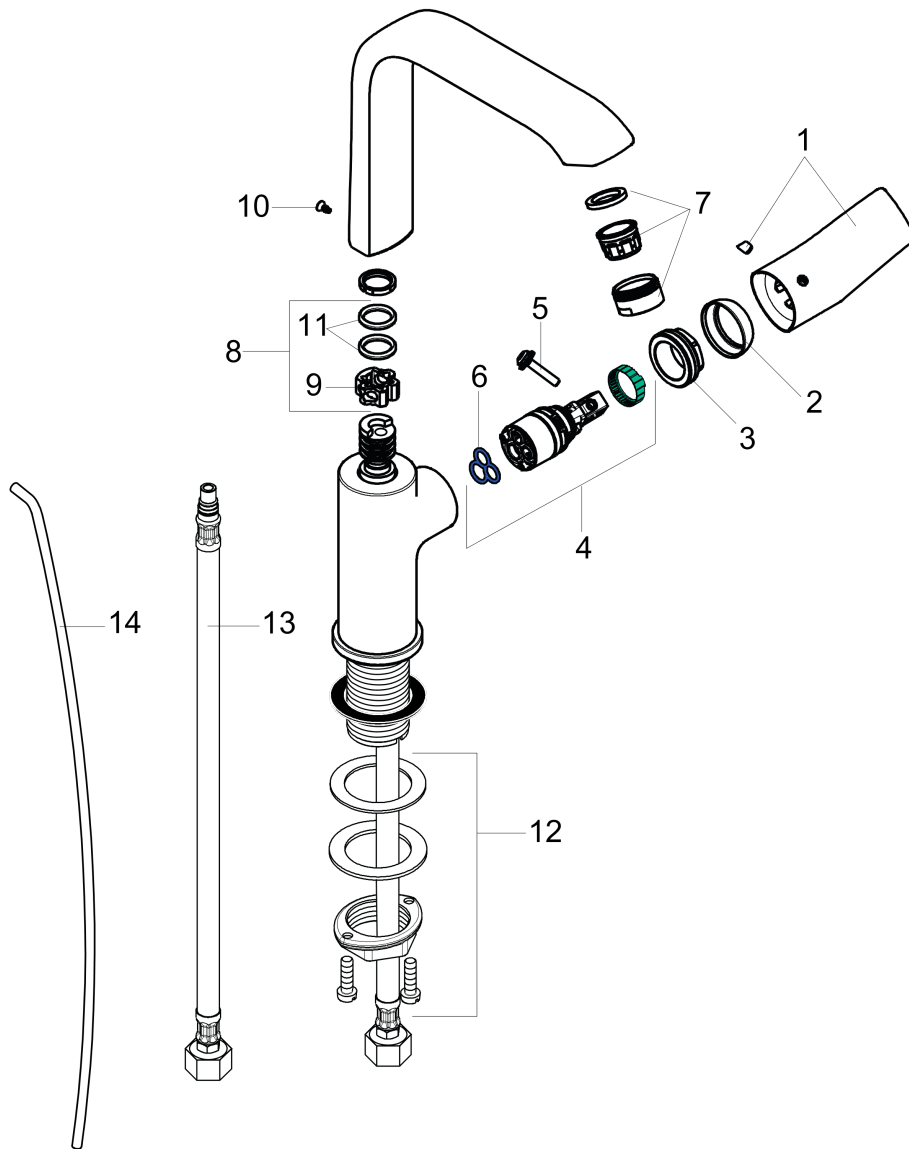

Metris

Single-Hole Faucet 230 with Swivel Spout and Pop-Up Drain, 1.2 GPM

Finishes : **brushed nickel** Part no. : **31087821**

Description

Features

- Swivel range 120°
- Aerated spray
- Flow: 1.2 GPM (4.5 L/Min)
- Ceramic cartridge
- Includes pop-up drain

Item details

List Price \$ 564.00

Technology

Compliance

Product image

Scale drawing

Metris

Single-Hole Faucet 230 with Swivel Spout and Pop-Up Drain, 1.2 GPM

Finishes : **brushed nickel** Part no. : **31087821**

Exploded drawing

Year of production: >07/16

Metris

Single-Hole Faucet 230 with Swivel Spout and Pop-Up Drain, 1.2 GPM

Finishes : **brushed nickel** Part no. : **31087821**

Spare parts list

Year of production: >07/16

Pos.	Description	Part no.	Price	PU
1	handle	95761820	-	1
2	flange	95493820	-	1
3	nut	95178000	-	1
4	cartridge, assy	95973001	-	1
5	locking screw for handle	95140000	-	1
6	seal	98865000	-	1
7	aerator M24x1 (4,5 l/min)	92877820	-	1
8	sealing set	92646000	-	1
9	axialring	97558000	-	1
10	screw	97662000	-	1
11	O-Ring 14x2,5	98189000	-	1
12	fixing set (Ø 32)	13961000	-	1
13	connection hose 18½" M8x0,75 3/8"	96321001	-	1
14	pull rod	96657820	-	1
a	pop up waste	88509820	-	1