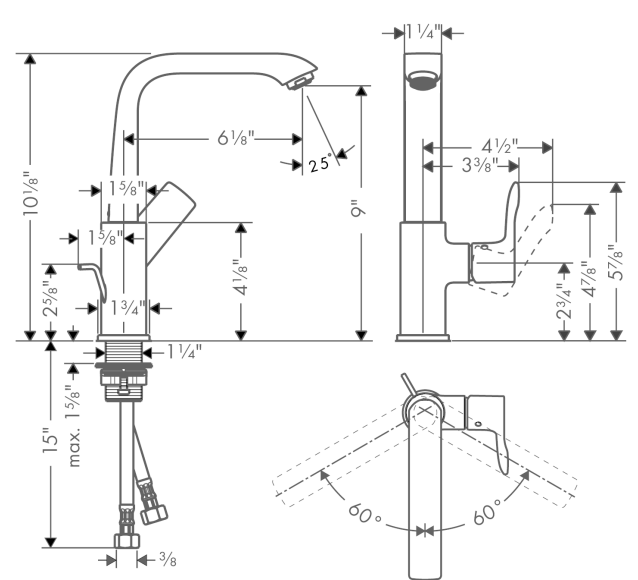

Metris

Single-Hole Faucet 230 with Swivel Spout and Pop-Up Drain, 1.2 GPM

Finishes : **brushed nickel** Part no. : **31087821**

Description

Features

- Swivel range 120°
- Aerated spray
- Flow: 1.2 GPM (4.5 L/Min)
- Ceramic cartridge
- Includes pop-up drain

Item details

List Price \$ 564.00

Technology

Compliance

Product image

Scale drawing

Metris

Single-Hole Faucet 230 with Swivel Spout and Pop-Up Drain, 1.2 GPM

Finishes : **brushed nickel** Part no. : **31087821**

Exploded drawing

Year of production: >07/16

Metris

Single-Hole Faucet 230 with Swivel Spout and Pop-Up Drain, 1.2 GPM

Finishes : **brushed nickel** Part no. : **31087821**

Spare parts list

Year of production: >07/16

Pos.	Description	Part no.	Price	PU
1	handle	95761820	-	1
2	flange	95493820	-	1
3	nut	95178000	-	1
4	cartridge, assy	95973001	-	1
5	locking screw for handle	95140000	-	1
6	seal	98865000	-	1
7	aerator M24x1 (4,5 l/min)	92877820	-	1
8	sealing set	92646000	-	1
9	axialring	97558000	-	1
10	screw	97662000	-	1
11	O-Ring 14x2,5	98189000	-	1
12	fixing set (Ø 32)	13961000	-	1
13	connection hose 18½" M8x0,75 3/8"	96321001	-	1
14	pull rod	96657820	-	1
a	pop up waste	88509820	-	1