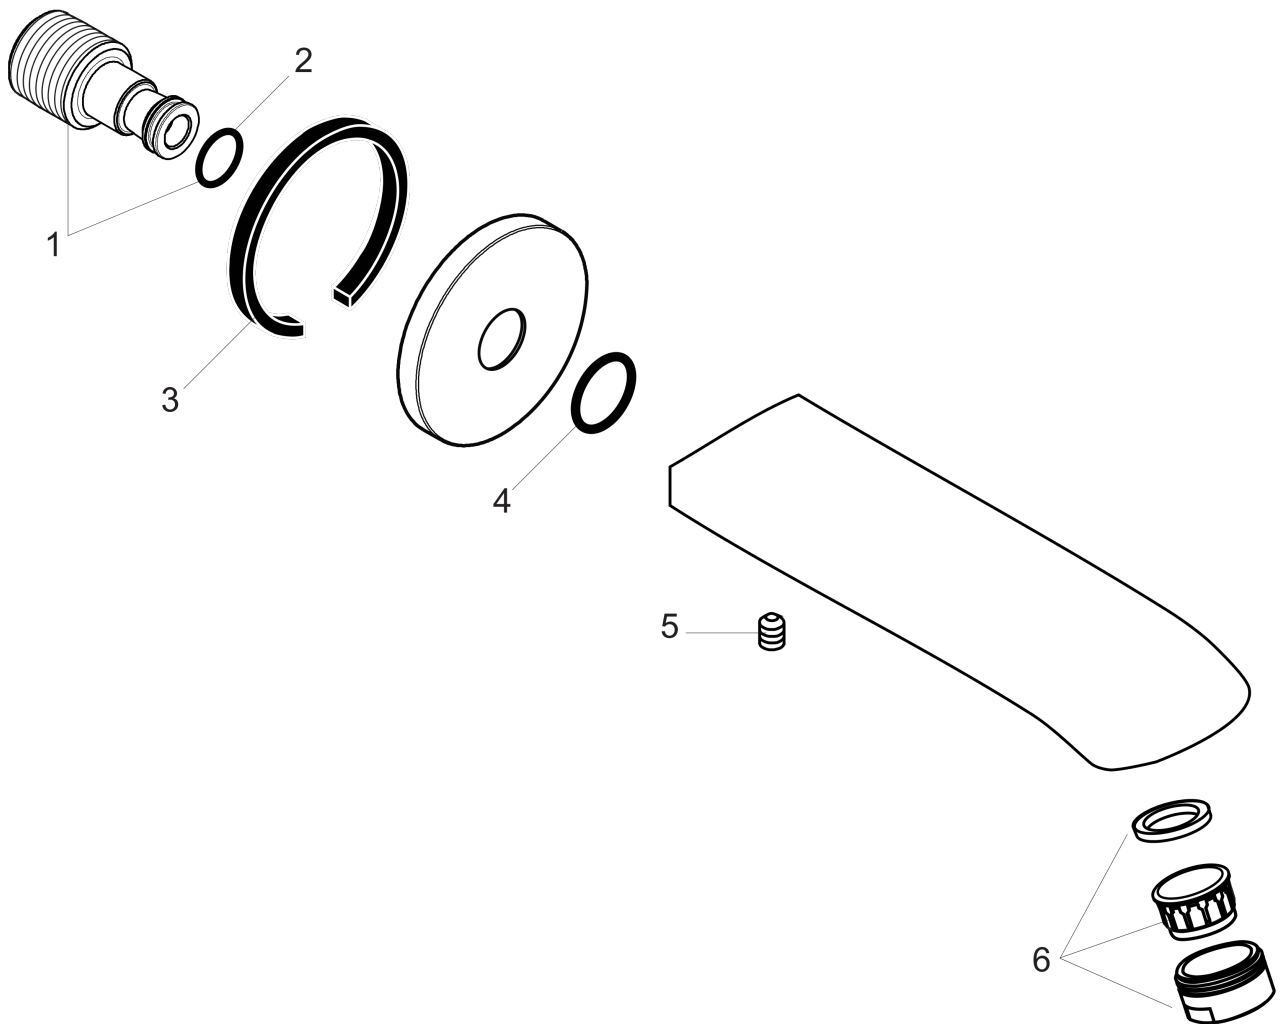

Metris

Tub Spout

Finishes : **chrome** Part no. : **31494001**

Description

Features

- Solid brass

Item details

List Price \$ 167.00

Compliance

Product image

Scale drawing

Metris

Tub Spout

Finishes : **chrome** Part no. : **31494001**

Exploded drawing

Year of production: >07/11

Metris

Tub Spout

Finishes : **chrome** Part no. : **31494001**

Spare parts list

Year of production: >07/11

Pos.	Description	Part no.	Price	PU
1	connecting thread	95658001	-	1
2	O-ring 16x2,5	98134000	-	1
3	seal	97530000	-	1
4	O-ring 20x1,5	98197000	-	1
5	hollow set screw M6x6	97660000	-	1
6	aerator M24x1 (30 l/min)	96512000	-	1