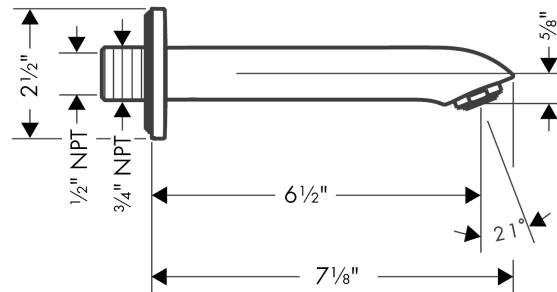

Metris

Tub Spout

Finishes : **chrome** Part no. : **31494001**

Description

Features

- Solid brass

Item details

List Price \$ 167.00

Compliance

Product image

Scale drawing

Metris

Tub Spout

Finishes : **chrome** Part no. : **31494001**

Exploded drawing

Year of production: >07/11

Metris

Tub Spout

Finishes : **chrome** Part no. : **31494001**

Spare parts list

Year of production: >07/11

Pos.	Description	Part no.	Price	PU
1	connecting thread	95658001	-	1
2	O-ring 16x2,5	98134000	-	1
3	seal	97530000	-	1
4	O-ring 20x1,5	98197000	-	1
5	hollow set screw M6x6	97660000	-	1
6	aerator M24x1 (30 l/min)	96512000	-	1