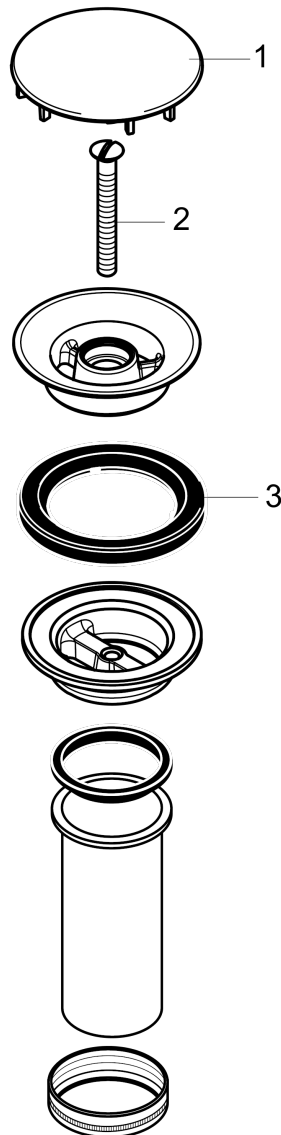

Drain for Sinks

Finishes : **chrome** Part no. : **50001001**

Description

Features

- Non-closing
- For sinks without overflow

Item details

List Price \$ 64.00

Product image

Scale drawing

Drain for Sinks

Finishes : **chrome** Part no. : **50001001**

Exploded drawing

Year of production: >01/12

Drain for Sinks

Finishes : **chrome** Part no. : **50001001**

Spare parts list

Year of production: >01/12

Pos.	Description	Part no.	Price	PU
1	cover	97141000	-	1
2	screw	98000000	-	1
3	form ring	96361000	-	1