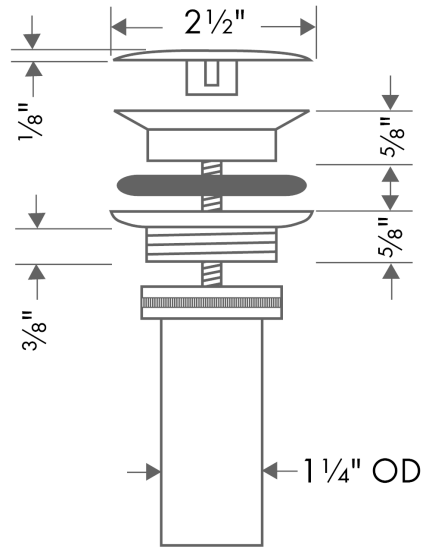

Drain for Sinks

Finishes : **chrome** Part no. : **50001001**

Description

Features

- Non-closing
- For sinks without overflow

Item details

List Price \$ 64.00

Product image

Scale drawing

Drain for Sinks

Finishes : **chrome** Part no. : **50001001**

Exploded drawing

Year of production: >01/12

Drain for Sinks

Finishes : **chrome** Part no. : **50001001**

Spare parts list

Year of production: >01/12

Pos.	Description	Part no.	Price	PU
1	cover	97141000	-	1
2	screw	98000000	-	1
3	form ring	96361000	-	1