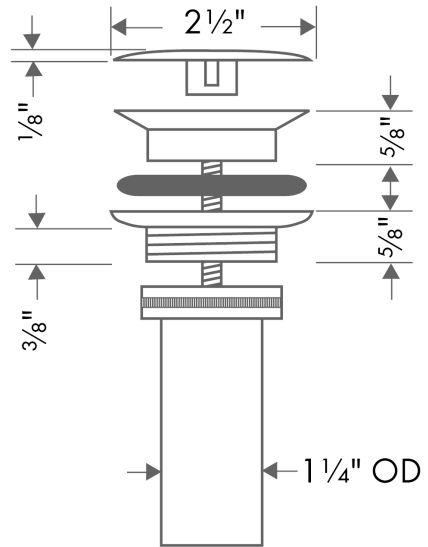

Drain for Sinks

Finishes : **brushed nickel** Part no. : **50001821**

Description

Features

- Non-closing
- For sinks without overflow

Item details

List Price \$ 85.00

Product image

Scale drawing

Drain for Sinks

Finishes : **brushed nickel** Part no. : **50001821**

Exploded drawing

Year of production: >01/12

Drain for Sinks

Finishes : **brushed nickel** Part no. : **50001821**

Spare parts list

Year of production: >01/12

| Pos. | Description | Part no. | Price | PU |
|------|-------------|----------|-------|----|
| 1 | cover | 97141820 | - | 1 |
| 2 | screw | 98000000 | - | 1 |
| 3 | form ring | 96361000 | - | 1 |