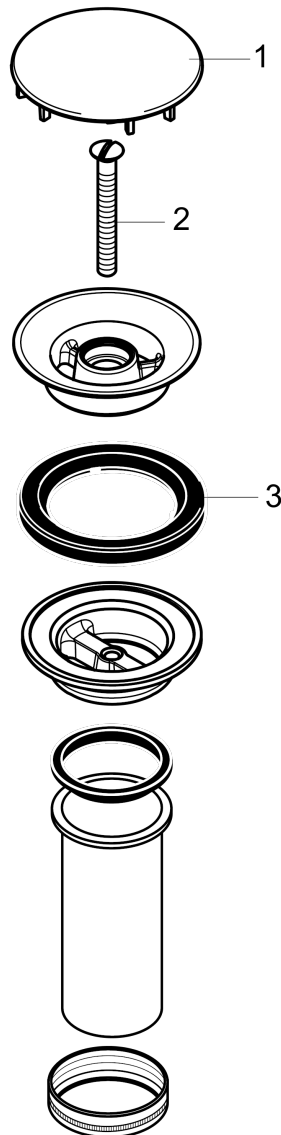

Drain for Sinks

Finishes : **brushed nickel** Part no. : **50001821**

Description

Features

- Non-closing
- For sinks without overflow

Item details

List Price \$ 85.00

Product image

Scale drawing

Drain for Sinks

Finishes : **brushed nickel** Part no. : **50001821**

Exploded drawing

Year of production: >01/12

Drain for Sinks

Finishes : **brushed nickel** Part no. : **50001821**

Spare parts list

Year of production: >01/12

| Pos. | Description | Part no. | Price | PU |
|------|-------------|----------|-------|----|
| 1 | cover | 97141820 | - | 1 |
| 2 | screw | 98000000 | - | 1 |
| 3 | form ring | 96361000 | - | 1 |