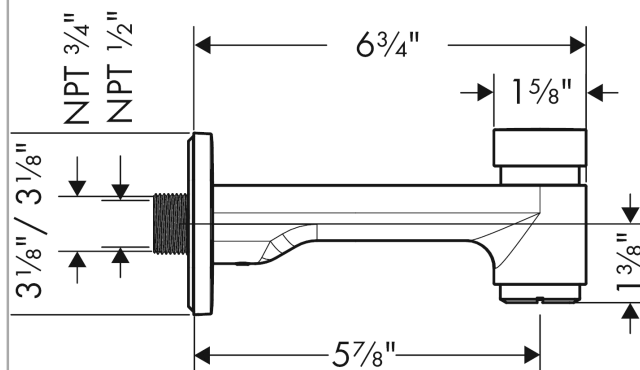

Logis

Logis Tub Spout with Diverter

Finishes : **chrome** Part no. : **71412001**

Description

Features

- Solid brass
- 1/2" female and 3/4" male adaptor included

Item details

List Price \$ 160.00

Compliance

Product image

Scale drawing

Logis

Logis Tub Spout with Diverter

Finishes : **chrome** Part no. : **71412001**

Exploded drawing

Year of production: >01/16

Logis

Logis Tub Spout with Diverter

Finishes : **chrome** Part no. : **71412001**

Spare parts list

Year of production: >01/16

Pos.	Description	Part no.	Price	PU
1	connecting thread	96472001	-	1
2	O-ring 16x2,5	98134000	-	1
3	hollow set screw M6x8	97810000	-	1