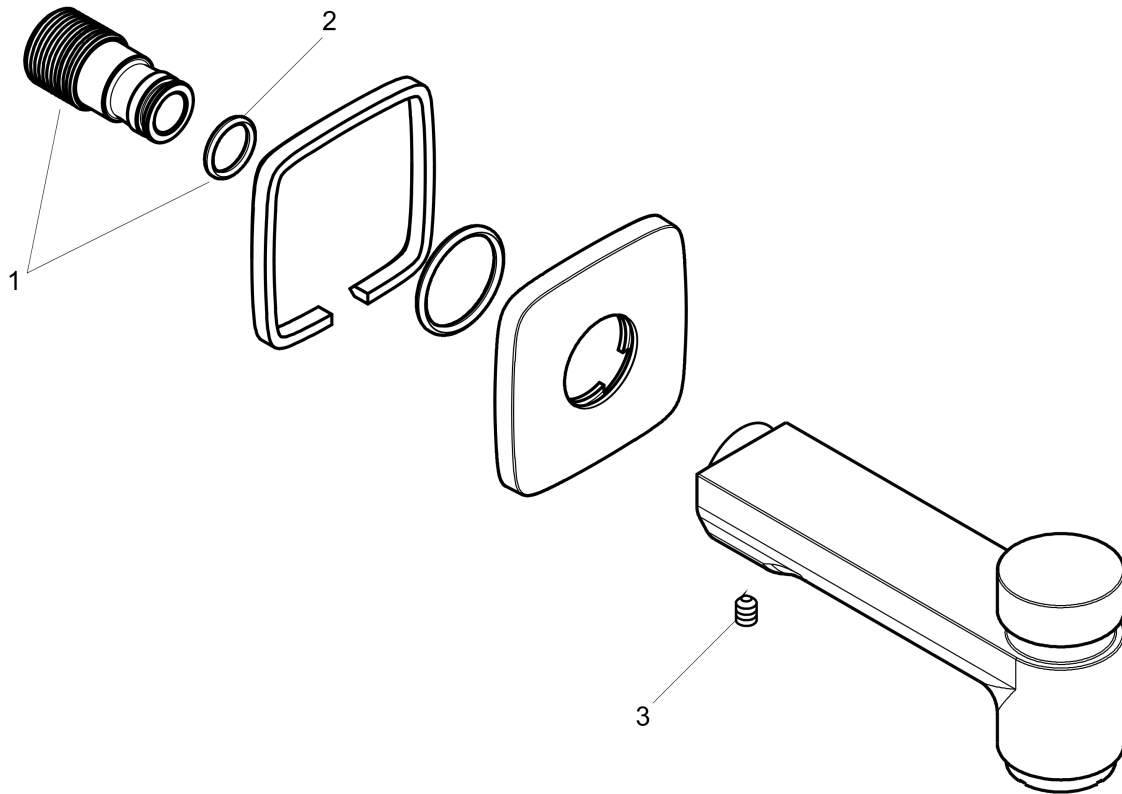

Logis

Logis Tub Spout with Diverter

Finishes : **chrome** Part no. : **71412001**

Description

Features

- Solid brass
- 1/2" female and 3/4" male adaptor included

Item details

List Price \$ 160.00

Compliance

Product image

Scale drawing

Logis

Logis Tub Spout with Diverter

Finishes : **chrome** Part no. : **71412001**

Exploded drawing

Year of production: >01/16

Logis

Logis Tub Spout with Diverter

Finishes : **chrome** Part no. : **71412001**

Spare parts list

Year of production: >01/16

Pos.	Description	Part no.	Price	PU
1	connecting thread	96472001	-	1
2	O-ring 16x2,5	98134000	-	1
3	hollow set screw M6x8	97810000	-	1