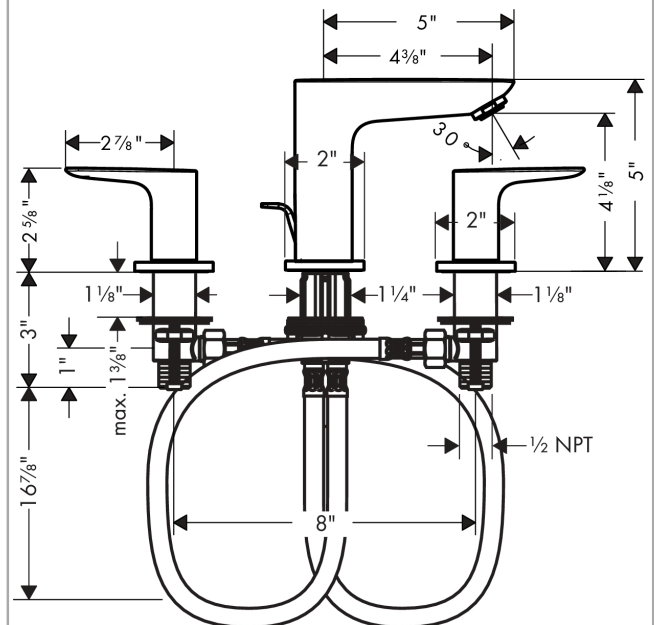

Talis E
Widespread Faucet 150 with Pop-Up Drain, 1.2 GPM
 Finishes : **chrome** Part no. : **71733001**

Description

Features

- Aerated spray
- Flow: 1.2 GPM (4.5 L/Min)
- 90° ceramic valves
- Includes pop-up drain

Item details

List Price \$ 335.00

Technology

Compliance

Product image

Scale drawing

Talis E
Widespread Faucet 150 with Pop-Up Drain, 1.2 GPM
 Finishes : **chrome** Part no. : **71733001**

Exploded drawing

Year of production: >11/16

Talis E

Widespread Faucet 150 with Pop-Up Drain, 1.2 GPM

Finishes : **chrome** Part no. : **71733001**

Spare parts list

Year of production: >11/16

Pos.	Description	Part no.	Price	PU
1	spout cpl.	92785000	-	1
2	O-ring 18x2,5	98139000	-	1
3	escutcheon Ø 53 mm	95272000	-	1
4	O-ring 11x2	98127000	-	1
5	fixing set (Ø 32)	13961000	-	1
6	lever collar	97548000	-	1
7	connection hose 450 mm M8x0,75 G3/8	97206000	-	1
8	handle	92779000	-	1
9	handle fixing set	94184000	-	1
10	set of color-rings cold / hot water	95819000	-	1
11	escutcheon Ø 52 mm	97285000	-	1
12	stop valve cpl.	97357001	-	1
13	nut	92854000	-	1
14	O-Ring 32x2,5	96364000	-	1
15	O-ring	92768000	-	1
16	shut off unit right closing	94009000	-	1
17	shut off unit left closing	94008000	-	1
18	pull rod	96657000	-	1
19	aerator M24x1 (4,5 l/min)	92877000	-	1
a	pop up waste	88509000	-	1