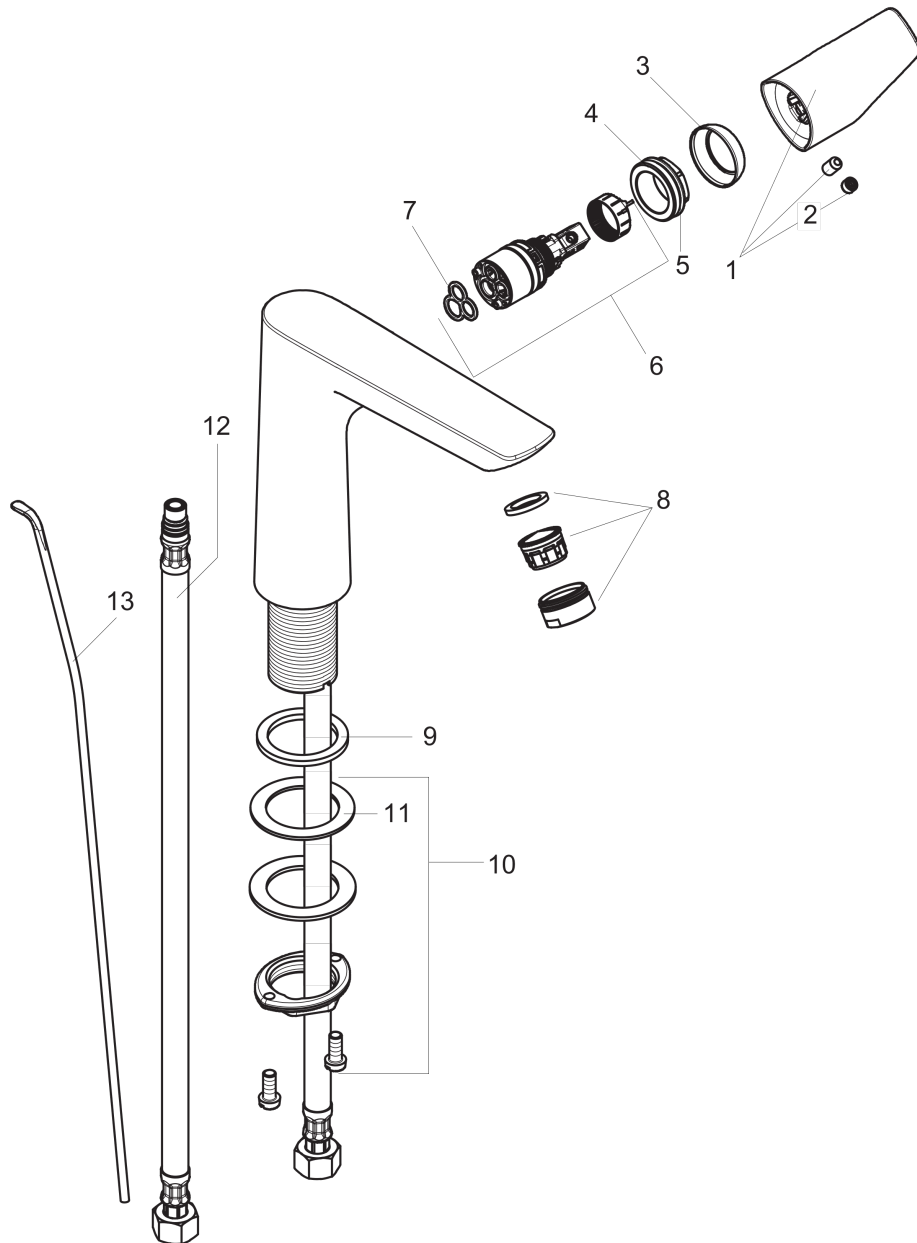

Talis E
Single-Hole Faucet 150 with Pop-Up Drain, 1.2 GPM
 Finishes : **chrome** Part no. : **71754001**

Description

Features

- Aerated spray
- Flow: 1.2 GPM (4.5 L/Min)
- Ceramic cartridge
- Includes pop-up drain

Item details

List Price \$ 340.00

Technology

Compliance

Product image

Scale drawing

Talis E
Single-Hole Faucet 150 with Pop-Up Drain, 1.2 GPM
 Finishes : **chrome** Part no. : **71754001**

Exploded drawing

Year of production: >11/16

Talis E
Single-Hole Faucet 150 with Pop-Up Drain, 1.2 GPM
 Finishes : **chrome** Part no. : **71754001**

Spare parts list

Year of production: >11/16

Pos.	Description	Part no.	Price	PU
1	handle	92777000	-	1
2	screw cover	95704000	-	1
3	flange	95493000	-	1
4	nut	95178000	-	1
5	O-ring 24x2	98388000	-	1
6	cartridge, assy	95973001	-	1
7	seal	98865000	-	1
8	aerator M24x1 (4,5 l/min)	92877000	-	1
9	flat seal	98749000	-	1
10	fixing set (Ø 32)	13961000	-	1
11	lever collar	97548000	-	1
12	connection hose 17½" M10x1 3/8"	94071001	-	1
13	pull rod	96657000	-	1
a	pop up waste	88509000	-	1