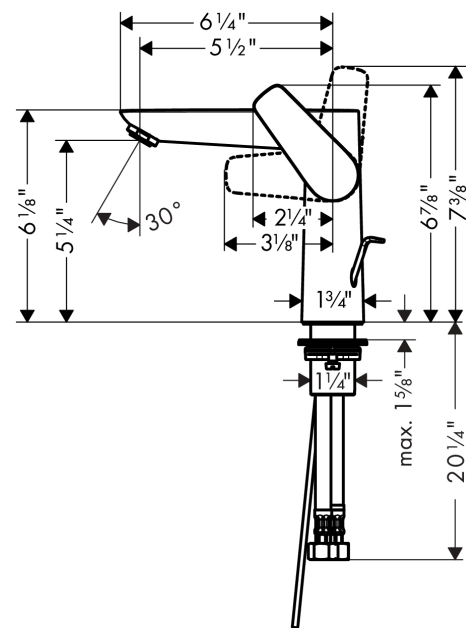

Talis E
Single-Hole Faucet 150 with Pop-Up Drain, 1.2 GPM
 Finishes : **chrome** Part no. : **71754001**

Description

Features

- Aerated spray
- Flow: 1.2 GPM (4.5 L/Min)
- Ceramic cartridge
- Includes pop-up drain

Item details

List Price \$ 340.00

Technology

Compliance

Product image

Scale drawing

Talis E
Single-Hole Faucet 150 with Pop-Up Drain, 1.2 GPM
 Finishes : **chrome** Part no. : **71754001**

Exploded drawing

Year of production: >11/16

Talis E
Single-Hole Faucet 150 with Pop-Up Drain, 1.2 GPM
 Finishes : **chrome** Part no. : **71754001**

Spare parts list

Year of production: >11/16

Pos.	Description	Part no.	Price	PU
1	handle	92777000	-	1
2	screw cover	95704000	-	1
3	flange	95493000	-	1
4	nut	95178000	-	1
5	O-ring 24x2	98388000	-	1
6	cartridge, assy	95973001	-	1
7	seal	98865000	-	1
8	aerator M24x1 (4,5 l/min)	92877000	-	1
9	flat seal	98749000	-	1
10	fixing set (Ø 32)	13961000	-	1
11	lever collar	97548000	-	1
12	connection hose 17½" M10x1 3/8"	94071001	-	1
13	pull rod	96657000	-	1
a	pop up waste	88509000	-	1