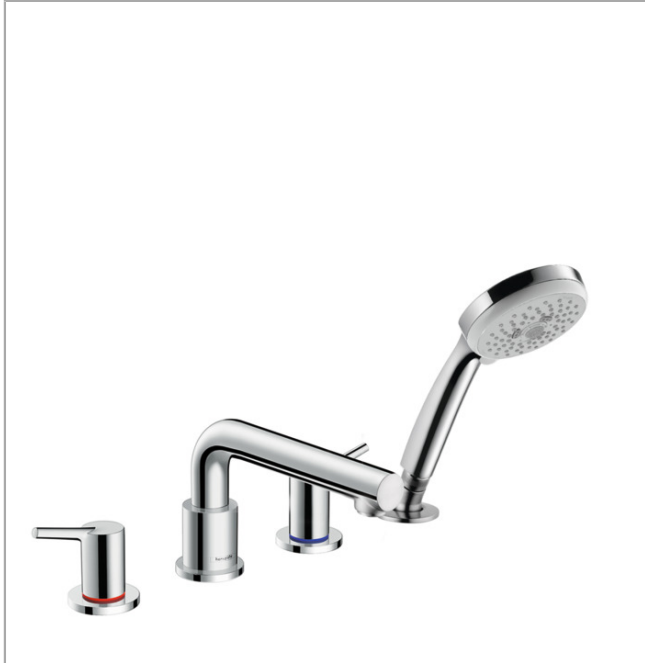

Talis S
4-Hole Roman Tub Set Trim with 1.8 GPM Handshower
 Finishes : **chrome** Part no. : **72414001**

Description

Features

- consists of: 4-Hole Roman tub filler trim, Handshower, Handshower holder
- 90° ceramic valves
- Integrated double backflow prevention

Item details

List Price \$ 550.00

Technology

Compliance

Product image

Scale drawing