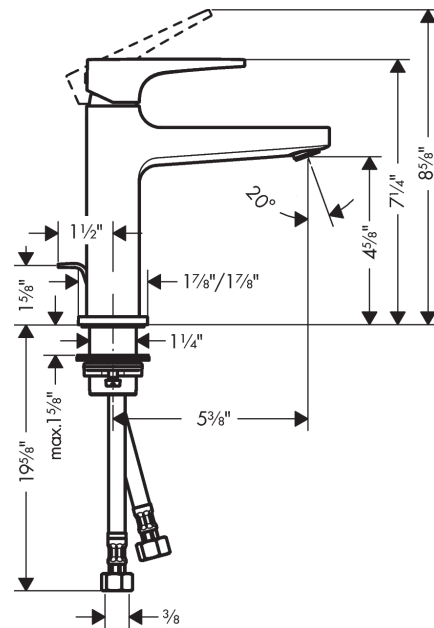

Metropol
Single-Hole Faucet 110 with Loop Handle and Pop-Up Drain, 1.2 GPM
 Finishes : **brushed nickel** Part no. : **74506821**

Description

Features

- Aerated spray
- Flow: 1.2 GPM (4.5 L/Min)
- Ceramic cartridge
- Includes pop-up drain

Item details

List Price \$ 494.00

Technology

Compliance

Product image

Scale drawing

Metropol
Single-Hole Faucet 110 with Loop Handle and Pop-Up Drain, 1.2 GPM
 Finishes : **brushed nickel** Part no. : **74506821**

Exploded drawing

Year of production: >10/17

Metropol

Single-Hole Faucet 110 with Loop Handle and Pop-Up Drain, 1.2 GPM

Finishes : **brushed nickel** Part no. : **74506821**

Spare parts list

Year of production: >10/17

| Pos. | Description | Part no. | Price | PU |
|------|-----------------------------------|----------|-------|----|
| 1 | handle | 93009820 | - | 1 |
| 2 | screw cover | 95704000 | - | 1 |
| 3 | flange | 92625820 | - | 1 |
| 4 | nut | 92689000 | - | 1 |
| 5 | O-ring 27x1,5 | 92527000 | - | 1 |
| 6 | O-ring 25x1,5 | 98146000 | - | 1 |
| 7 | cartridge, assy | 95973001 | - | 1 |
| 8 | seal | 98865000 | - | 1 |
| 9 | adapter for cartridge | 92628000 | - | 1 |
| 10 | adapter for cartridge | 98866000 | - | 1 |
| 11 | O-ring 23x2 | 98398000 | - | 1 |
| 12 | aerator M22x1 | 93098000 | - | 1 |
| 13 | service tool | 95661000 | - | 1 |
| 14 | O-ring 32x1,5 | 92936000 | - | 1 |
| 15 | escutcheon | 93048000 | - | 1 |
| 16 | flat seal | 98749000 | - | 1 |
| 17 | fixing set (Ø 32) | 13961000 | - | 1 |
| 18 | lever collar | 97548000 | - | 1 |
| 19 | connection hose 23½" M8x0,75 3/8" | 98600001 | - | 1 |
| 20 | pull rod | 96657820 | - | 1 |
| a | pop up waste | 88509820 | - | 1 |