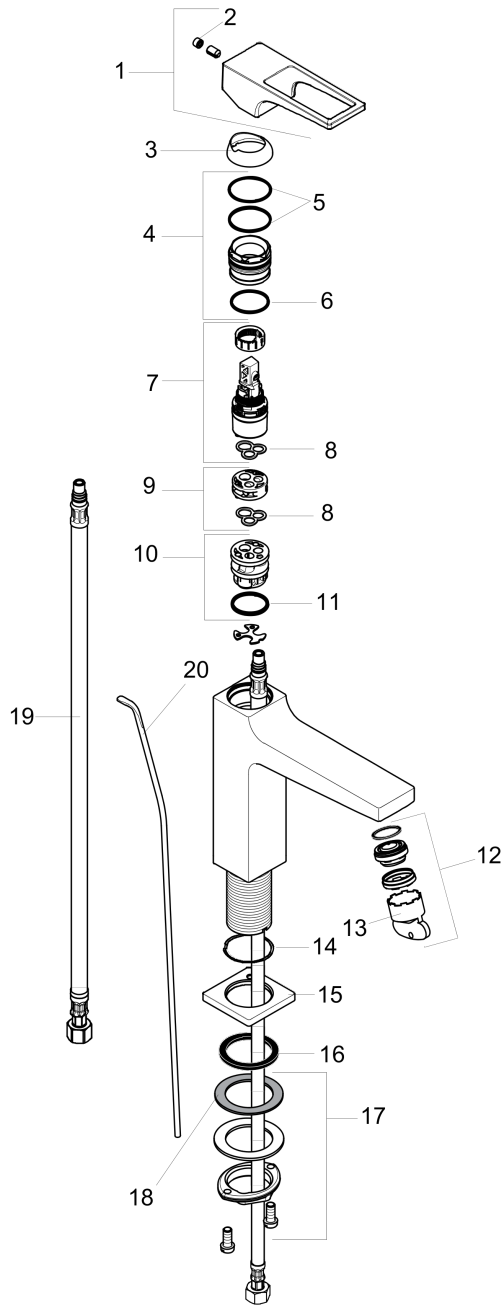

Metropol
Single-Hole Faucet 110 with Loop Handle and Pop-Up Drain, 1.2 GPM
 Finishes : **brushed nickel** Part no. : **74506821**

Description

Features

- Aerated spray
- Flow: 1.2 GPM (4.5 L/Min)
- Ceramic cartridge
- Includes pop-up drain

Item details

List Price \$ 494.00

Technology

Compliance

Product image

Scale drawing

Metropol
Single-Hole Faucet 110 with Loop Handle and Pop-Up Drain, 1.2 GPM
 Finishes : **brushed nickel** Part no. : **74506821**

Exploded drawing

Year of production: >10/17

Metropol

Single-Hole Faucet 110 with Loop Handle and Pop-Up Drain, 1.2 GPM

Finishes : **brushed nickel** Part no. : **74506821**

Spare parts list

Year of production: >10/17

| Pos. | Description | Part no. | Price | PU |
|------|-----------------------------------|----------|-------|----|
| 1 | handle | 93009820 | - | 1 |
| 2 | screw cover | 95704000 | - | 1 |
| 3 | flange | 92625820 | - | 1 |
| 4 | nut | 92689000 | - | 1 |
| 5 | O-ring 27x1,5 | 92527000 | - | 1 |
| 6 | O-ring 25x1,5 | 98146000 | - | 1 |
| 7 | cartridge, assy | 95973001 | - | 1 |
| 8 | seal | 98865000 | - | 1 |
| 9 | adapter for cartridge | 92628000 | - | 1 |
| 10 | adapter for cartridge | 98866000 | - | 1 |
| 11 | O-ring 23x2 | 98398000 | - | 1 |
| 12 | aerator M22x1 | 93098000 | - | 1 |
| 13 | service tool | 95661000 | - | 1 |
| 14 | O-ring 32x1,5 | 92936000 | - | 1 |
| 15 | escutcheon | 93048000 | - | 1 |
| 16 | flat seal | 98749000 | - | 1 |
| 17 | fixing set (Ø 32) | 13961000 | - | 1 |
| 18 | lever collar | 97548000 | - | 1 |
| 19 | connection hose 23½" M8x0,75 3/8" | 98600001 | - | 1 |
| 20 | pull rod | 96657820 | - | 1 |
| a | pop up waste | 88509820 | - | 1 |