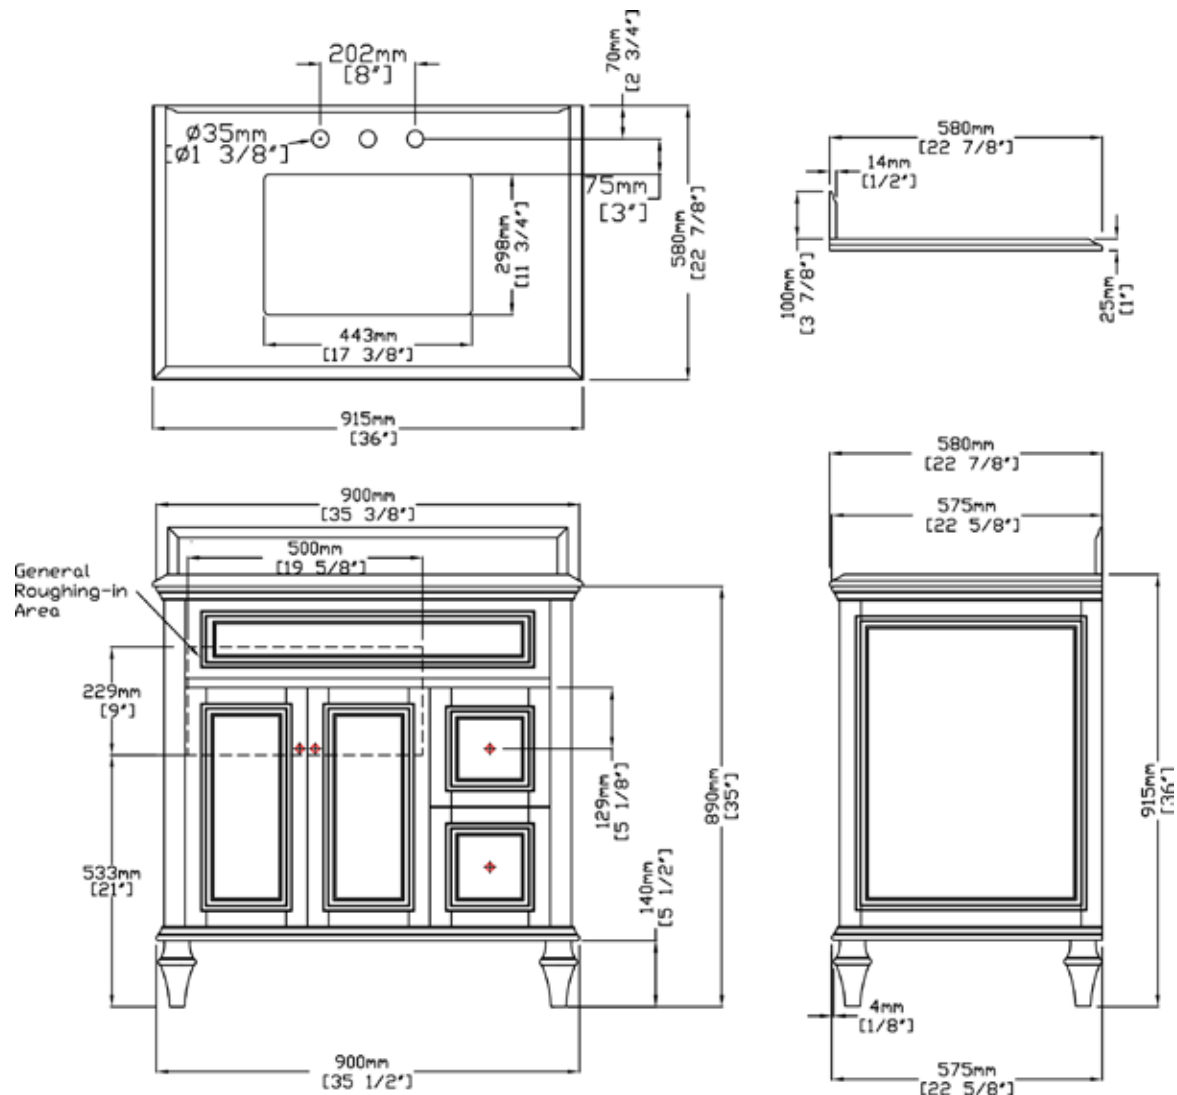

PRODUCT SPECIFICATIONS

Dimensional Diagram(s)

Wood is a beautiful natural material. The figuring (grain) of each piece is unique to every vanity produced. Every vanity will contain a different figure, birdseye knots and heartwood streaks. These are not considered defects, but natural unique character. There will also be a natural aging of every wood species over time which changes the overall color of the vanity. In most instances, this will be a darkening of dark woods and a yellowing of light woods. Direct sunlight will hasten this effect. Given this natural beauty, no two vanities will exactly match in figure or color (if stained or clear-coated). Samples may differ.

Stone products will have naturally occurring characteristics such as variation in grain, color, and mineral streaks. Due to this natural beauty, new and/or replacement pieces may not match display samples and/or existing pieces.