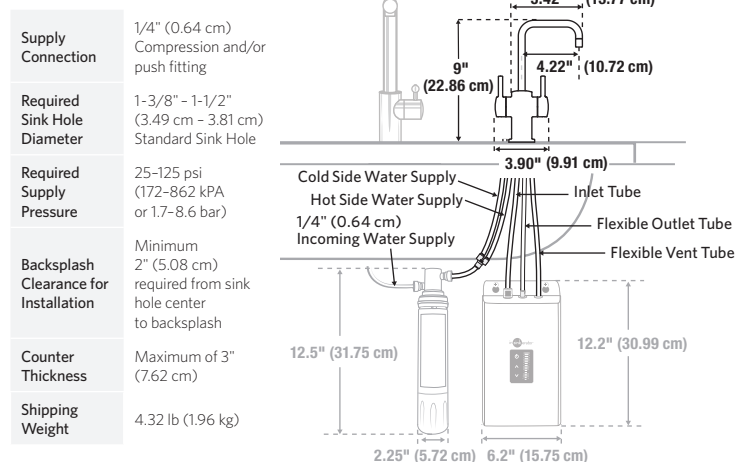

MODERN 3020

Instant Hot and Cold Water Faucet FHC3020

FEATURES:

- Hot and cold water faucet – dispenses near-boiling water and cold drinking water
- For use with an InSinkErator instant hot water tank and filtration system (sold separately)
- For instant cold water, use with an InSinkErator water chiller (sold separately)
- Self-closing hot valve for automatic shut off
- Handles move forward to avoid hitting backsplash
- Spout swivels 360° for convenience

MATERIAL:

- Reverse osmosis certified and compatible per NSF/ANSI 58
- Solid brass construction
- Corrosion resistant ceramic disc valve

FINISHES:

Chrome • Stainless Steel • Arctic Steel • Matte Black
Brushed Bronze • Polished Nickel

WARRANTY:

We Come To You® 5-Year In-Home Limited Warranty.
Covers parts and labor.

The complete InSinkErator warranty is included in the Care & Use booklet with each unit.

CERTIFICATIONS:

NSF/ANSI 372 • NSF/ANSI 58 • NSF/ANSI 42/53
NSF/ANSI 61 • ASME A112.18.1 • UPC Certified
ASSE 1023 • ADA Compliant

USA: 1.800.558.5700 www.insinkerator.com
CA: 1.800.561.1700 www.insinkerator.ca

InSinkErator may make improvements and/or changes in the specifications at any time, in its sole discretion, without notice or obligation and further reserves the right to change or discontinue models.

©2020 InSinkErator, InSinkErator® is a business unit of Emerson Electric Co. All rights reserved.