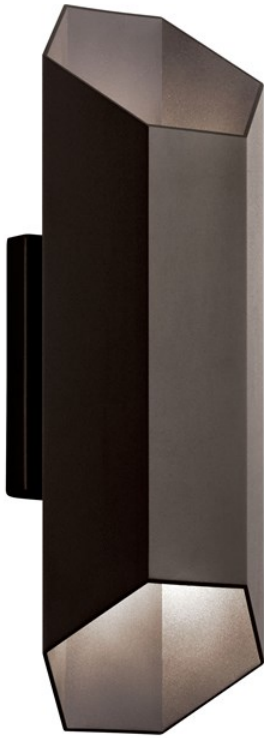

Estella™ 16.5" LED Wall Light Textured Architectural Bronze

49608AZTLED (Textured Architectural Bronze)

Project Name: _____
 Location: _____
 Type: _____
 Qty: _____
 Comments: _____

Certifications/Qualifications

Location Rating	Wet
Title 24 Compliant	Yes
	www.kichler.com/warranty

Dimensions

Base Backplate	4.50 X 5.75
Extension	4.25"
Weight	3.26 LBS
Height from center of Wall opening (Spec Sheet)	8.25"
Height	16.50"
Width	6.00"

Electrical

Input Voltage	Single(120)V
---------------	--------------

Mounting/Installation

Interior/Exterior	Exterior
Mounting Style	Wall Mount
Mounting Weight	3.39 LBS

Photometrics

Color Rendering Index	90
Color Temperature Range	3000
Delivered Efficacy (Lumens/Watt)	99
Delivered Lumens	880
Kelvin Temperature	3000K

Product/Ordering Information

SKU	49608AZTLED
Finish	Bronze
Style	Contemporary
UPC	783927458757

Specifications

Diffuser Description	Clear Tempered Glass With Inside Etch
Material	ALUMINUM

Additional Finishes