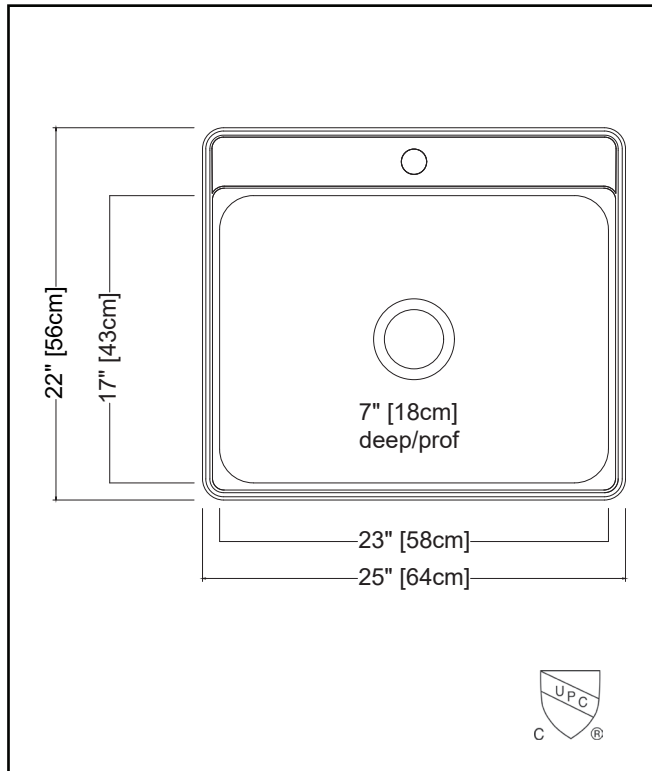

### SINGLE BOWL 22 GAUGE TOPMOUNT/DROP IN

MODEL: CSLA2522-7-4 (4 FAUCET HOLES)

MODEL: CSLA2522-7-3 (3 FAUCET HOLES)

MODEL: CSLA2522-7-1 (1 FAUCET HOLE)

- ✓ EZ Torque hassle-free installation system that simplifies the installation process...just drop and drill
- ✓ Sound dampening system that reduces excess noise from running water and disposal vibration
- ✓ Resilient finish offers lasting durability
- ✓ Topmount/Drop In installation is a favorite for quick kitchen upgrades due to ease of installation and versatility of placement

## TECHNICAL FEATURES

OVERALL SINK SIZE (OD)	22" FB x 25" LR
BOWL SIZE (ID)	17"FB x 23" LR x 7" DP
MINIMUM CABINET SIZE	27
MATERIAL	22 Gauge
BOWL CORNER RADIUS	50 mm
STAINLESS STEEL FINISH	Satin Finish
DRAIN HOLE LOCATION	Center
INSTALLATION TYPE	Topmount/Drop In
SOUND COATING	Sound Pads
WEIGHT	8.6 lbs
WARRANTY	Limited Lifetime
COUNTRY OF ORIGIN	Vietnam