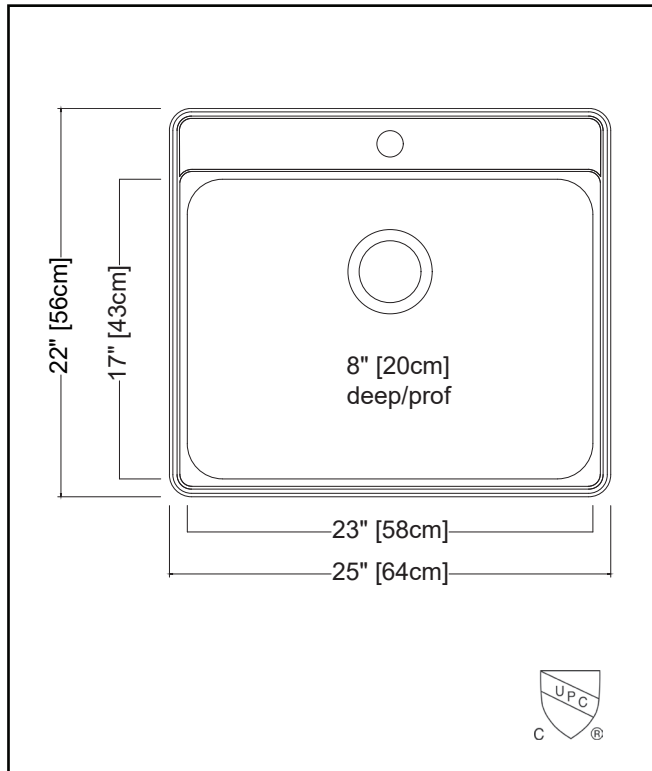

### SINGLE BOWL 20 GAUGE TOPMOUNT/DROP IN

**MODEL: CSLA2522-8-4CB (4 FAUCET HOLES)**

**MODEL: CSLA2522-8-3CB (3 FAUCET HOLES)**

**MODEL: CSLA2522-8-1CB (1 FAUCET HOLE)**

- ✓ EZ Torque hassle-free installation system that simplifies the installation process...just drop and drill
- ✓ Sound dampening system that reduces excess noise from running water and disposal vibration
- ✓ Resilient finish offers lasting durability
- ✓ Topmount/Drop In installation is a favorite for quick kitchen upgrades due to ease of installation and versatility of placement

## TECHNICAL FEATURES

OVERALL SINK SIZE (OD)	22" FB x 25" LR
BOWL SIZE (ID)	17" FB x 23" LR x 8" DP
MINIMUM CABINET SIZE	27"
MATERIAL	20 Gauge
CORNER RADIUS	50 mm
STAINLESS STEEL FINISH	Satin Finish
DRAIN HOLE LOCATION	Rear
INSTALLATION TYPE	Topmount/Drop In
SOUND COATING	Sound Pads
WEIGHT	9.6 lbs
WARRANTY	Limited Lifetime
COUNTRY OF ORIGIN	Vietnam