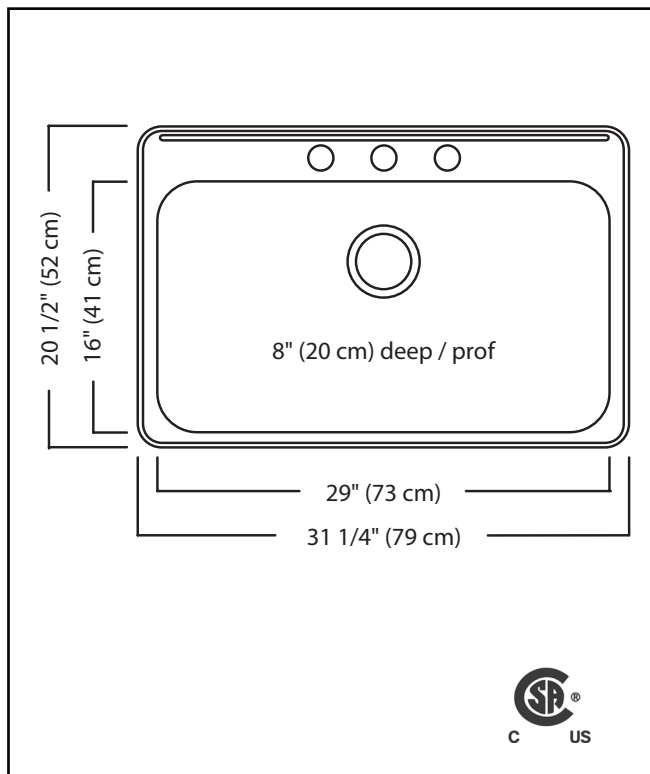

KINDRED

STEEL QUEEN

SINGLE BOWL 20 GAUGE TOPMOUNT/DROP IN

MODEL: QSLA2031-8-4 (4 FAUCET HOLES)

MODEL: QSLA2031-8-3 (3 FAUCET HOLES)

MODEL: QSLA2031-8-1 (1 FAUCET HOLE)

- ✓ EZ Torque hassle-free installation system that simplifies the installation process...just drop and drill
- ✓ Sound dampening system that reduces excess noise from running water and disposal vibration
- ✓ Rear off-set drain maximizes the usable bottom surface of the bowl while also creating extra cabinet space beneath the sink
- ✓ Resilient finish offers lasting durability

TECHNICAL FEATURES

OVERALL SINK SIZE (OD)	20 1/2" FB x 31 1/4" LR
BOWL SIZE (ID)	16" FB x 29" LR x 8" DP
MINIMUM CABINET SIZE	33"
MATERIAL	20 Gauge
CORNER RADIUS	50 mm
STAINLESS STEEL FINISH	Satin Finish with Mirror Finished Rim
DRAIN HOLE LOCATION	Rear
INSTALLATION TYPE	Topmount/Drop In
SOUND COATING	Undercoating
WEIGHT	14.7 lbs
WARRANTY	Limited Lifetime
COUNTRY OF ORIGIN	Canada