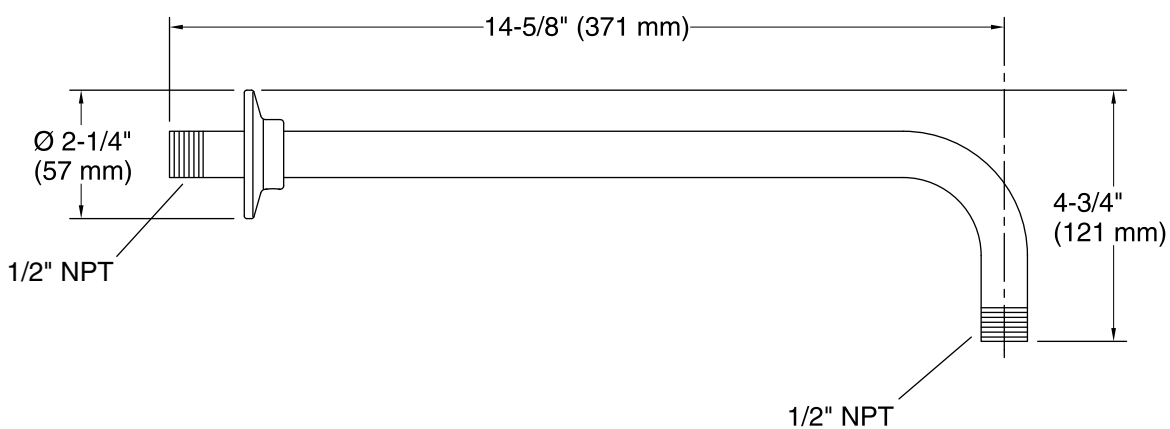

Features

- 1/2" - 14 NPT connection.

Material

- Brass construction
- KOHLER finishes resist corrosion and tarnishing.

Installation

- Wall-mount

Codes/Standards

None Applicable

Technical Information

All product dimensions are nominal.

Notes

Install this product according to the installation instructions.