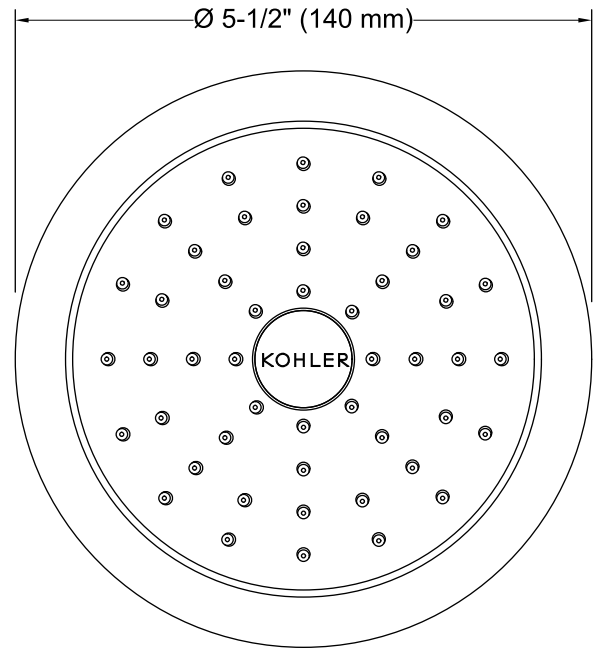

Features

- Katalyst® Spray Technology with air induction ball joint (patent pending).
- Optimized sprayface for maximum performance.
- Single-function showerhead with 48 nozzle 5-1/2" (140 mm) diameter sprayface.
- Complements Forté® Suite.
- MasterClean™ spray nozzles to prohibit mineral build-up for easy cleaning.
- 1/2" - 14 NPT connection.
- Showerarm and flange not included.
- 1.75 gal/min (6.6 l/min) maximum flow rate.

Recommended Products/Accessories

K-7397 Shower Arm and Flange

Codes/Standards

ASME A112.18.1/CSA B125.1
DOE - Energy Policy Act 1992
EPA WaterSense®
California Energy Commission (CEC)

KOHLER® Faucet Lifetime Limited Warranty

Technical Information

All product dimensions are nominal.

Showerhead/Body Spray:

Rated maximum flow: 1.75 gal/min (6.6 l/min)

Pressure: 80 psi (5.5 bar)

Notes

For use with automatic compensating valves rated at 1.5 gal/min (5.7 l/min) or less.