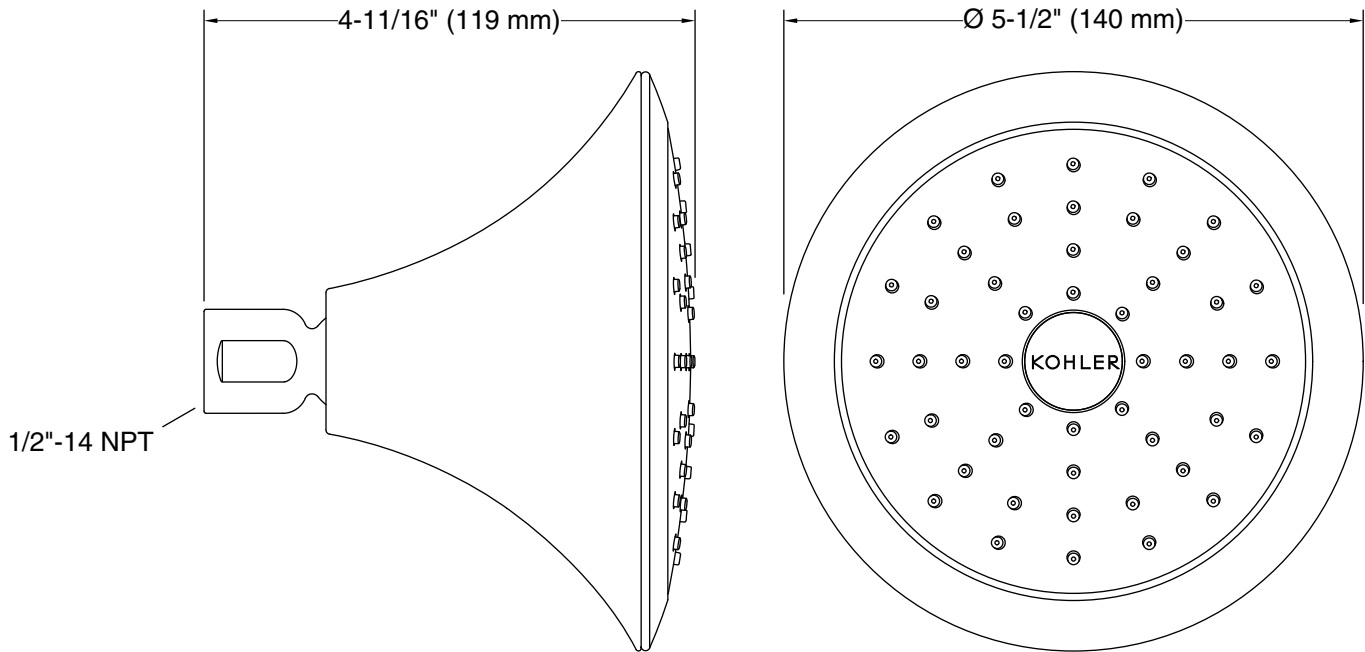

Technical Information

All product dimensions are nominal.

Showerhead/Body Spray:

Rated maximum flow: 1.75 gal/min (6.6 l/min)

Pressure: 80 psi (5.5 bar)

Notes

For use with automatic compensating valves rated at 1.5 gal/min (5.7 l/min) or less.

Install this product according to the installation instructions.