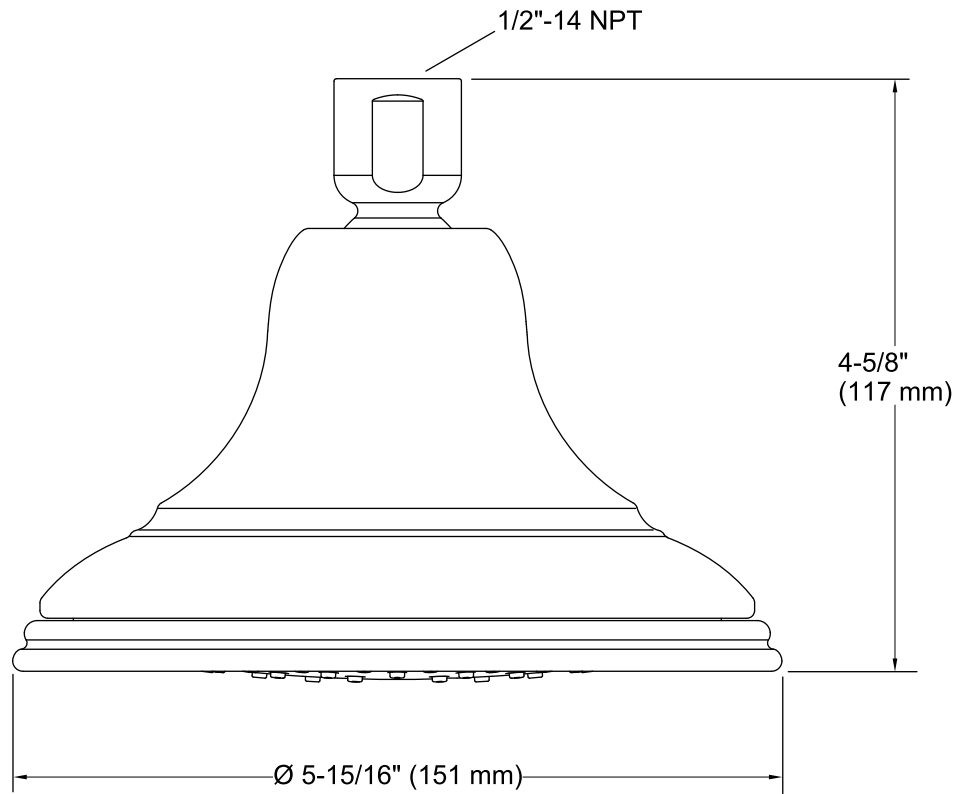

Features

- Katalyst™ Spray Technology with air induction ball joint.
- Single-function showerhead with 5-15/16" (151 mm) diameter sprayface.
- Optimized sprayface for maximum performance.
- MasterClean™ spray nozzles to prohibit mineral build-up for easy cleaning.
- 2.5 gpm (9.5 lpm) flow rate.

Installation

- 1/2" - 14 NPT connection.

Recommended Products/Accessories

K-7397 Shower Arm and Flange

Codes/Standards

ASME A112.18.1/CSA B125.1

DOE - Energy Policy Act 1992

KOHLER® Faucet Lifetime Limited Warranty

Technical Information

All product dimensions are nominal.

Notes

Install this product according to the installation guide.