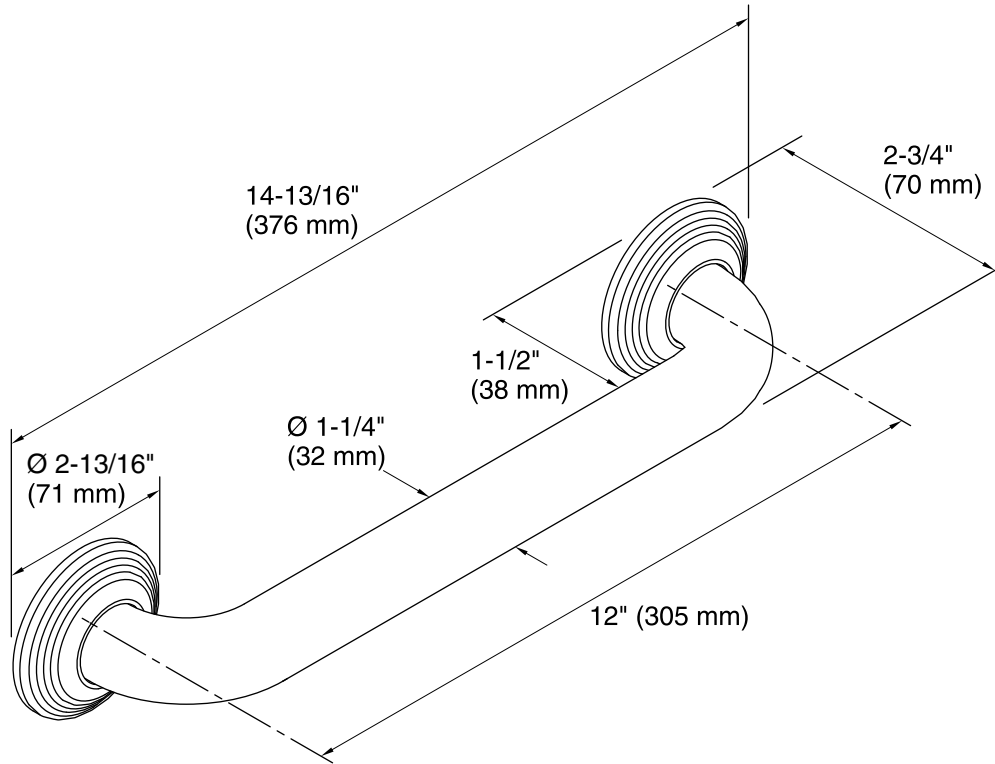

### Technical Information

All product dimensions are nominal.

Installation Type: Below-the-floor

Material: Metal