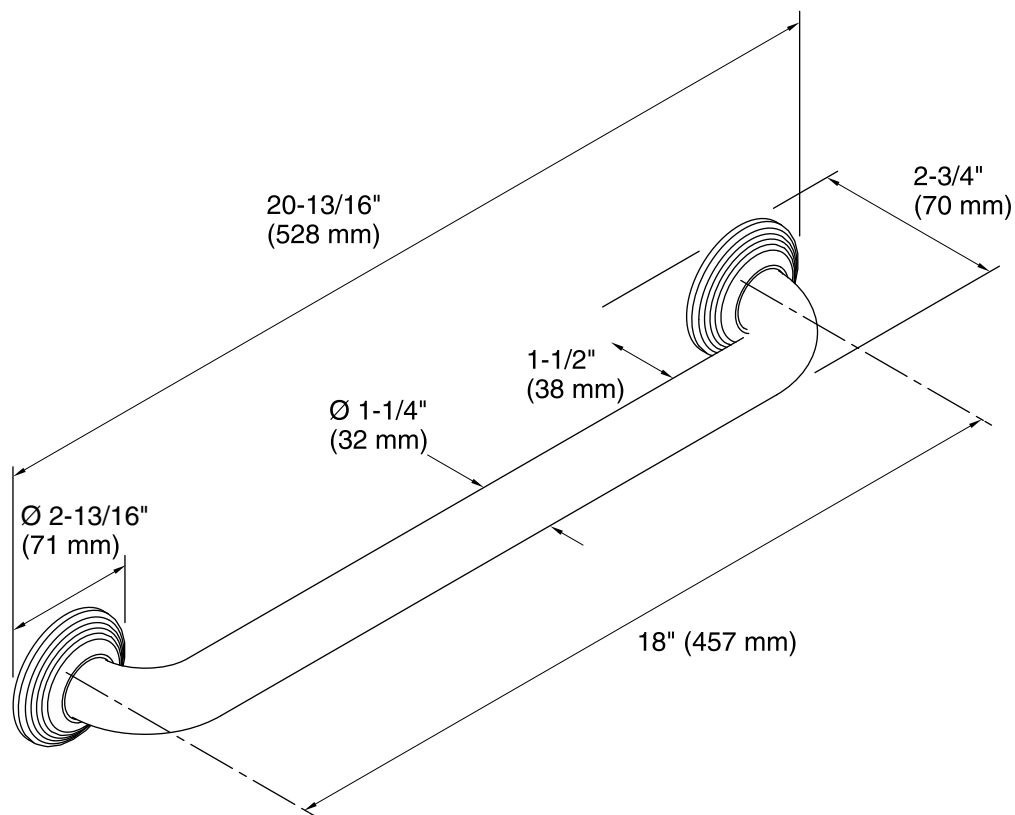

Technical Information

All product dimensions are nominal.

Material: Metal

Notes

Measure your actual product for roughing-in details.

WARNING: Risk of personal injury. The wall plates on the grab bar must be mounted to a brace between the wall studs. This will ensure that the weight of the user is adequately supported.