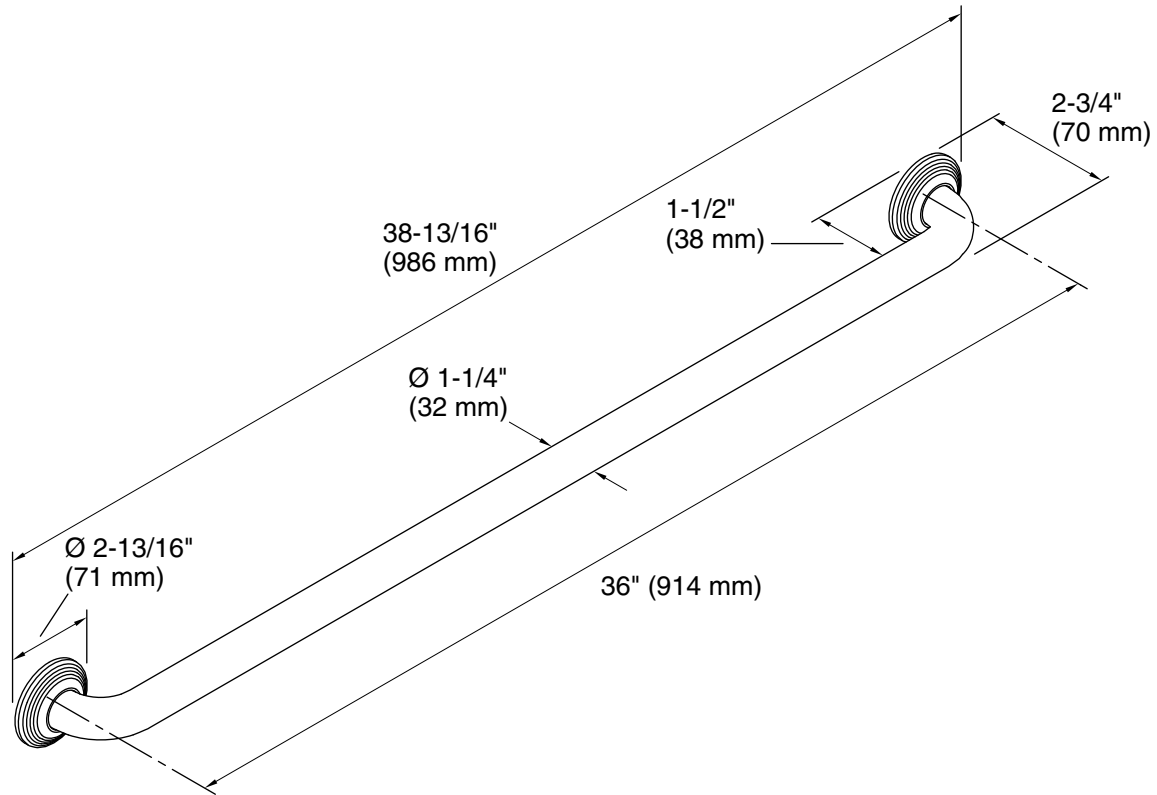

Technical Information

All product dimensions are nominal.

Installation Type: Wall-mount

Material: Metal

Notes

Measure your actual product for roughing-in details.

WARNING: Risk of personal injury. The wall plates on the grab bar must be mounted to a brace between the wall studs. This will ensure that the weight of the user is adequately supported.