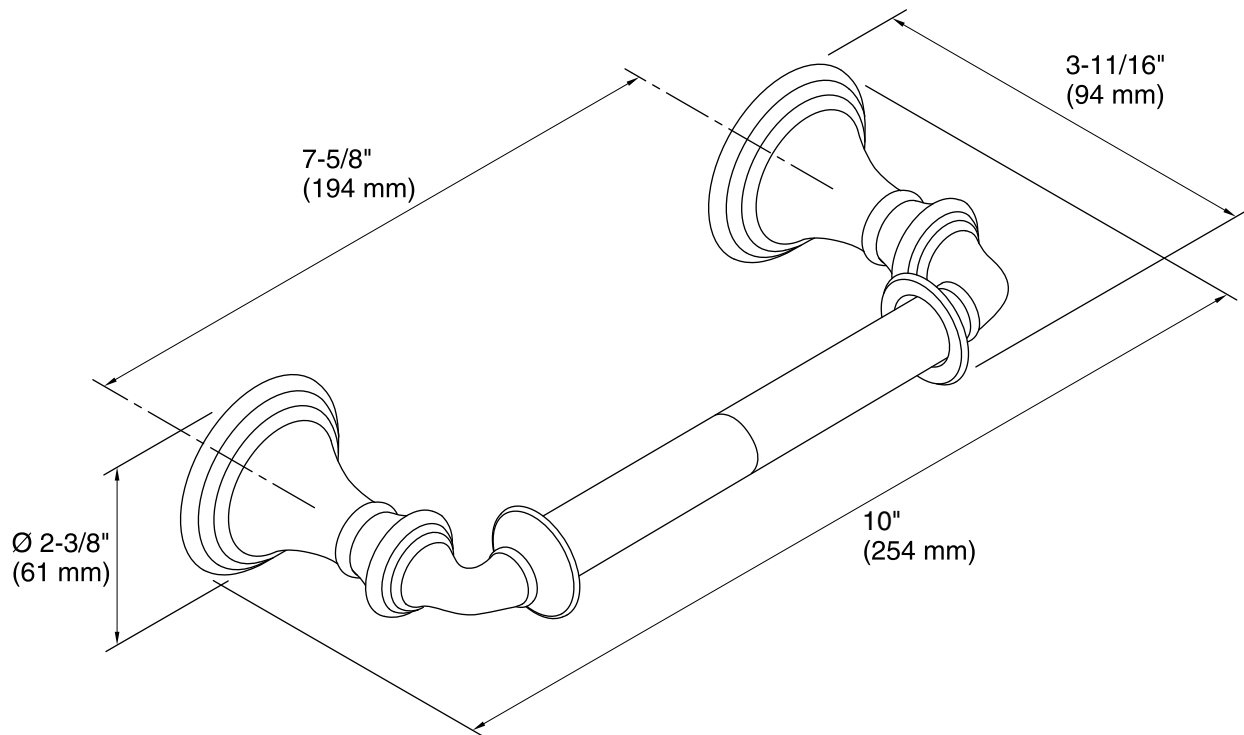

Technical Information

All product dimensions are nominal.

Material: Brass, Zinc

Notes

Install this product according to the installation guide.