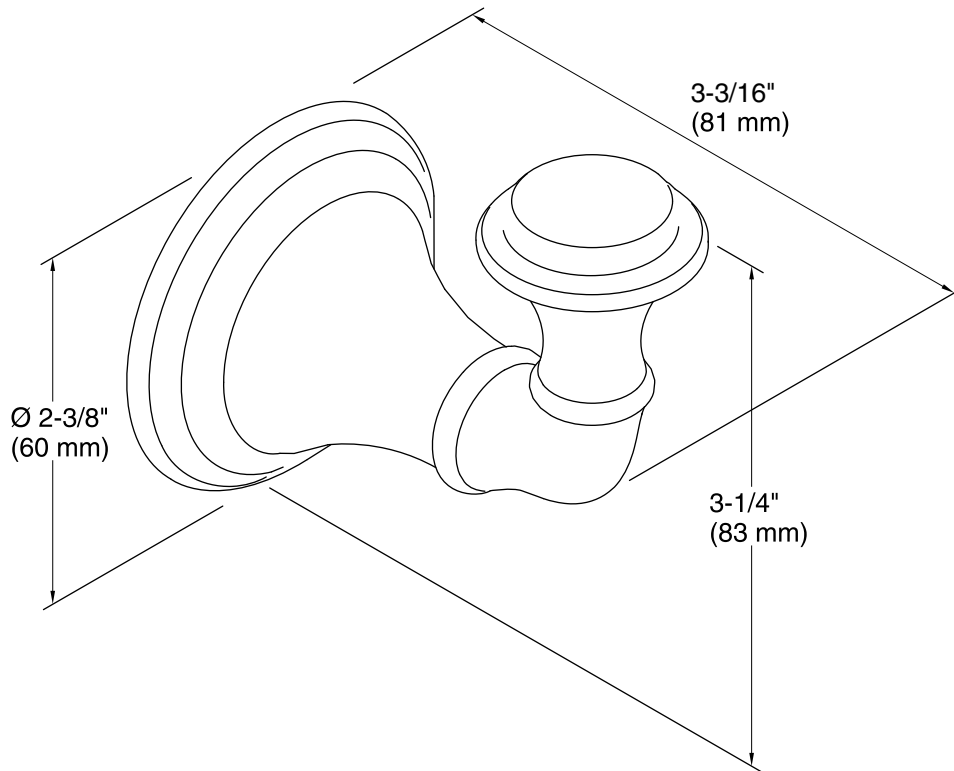

Technical Information

All product dimensions are nominal.

Material: Brass, Zinc

Notes

Install this product according to the installation guide.