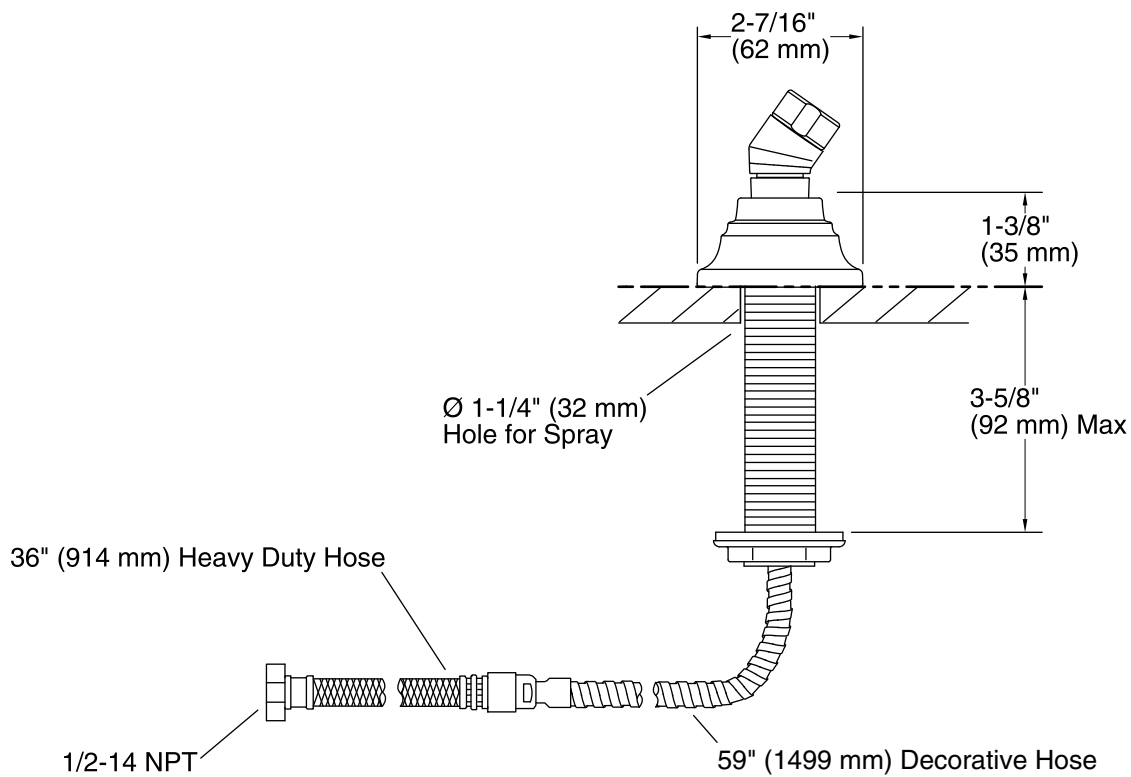

Features

- Includes Polished Chrome handshower hose.
- For use with a handshower (sold separately).
- Coordinates with Bancroft faucets and accessories.

Material

- Brass construction.
- KOHLER finishes resist corrosion and tarnishing.

Installation

- Deck- or bath-mount.

Optional Products/Accessories

79583 Roughing-in Kit for Deck-Mount Handshowers

Codes/Standards

ASME A112.18.1/CSA B125.1

KOHLER® Faucet Lifetime Limited Warranty

See website for detailed warranty information.

Technical Information

All product dimensions are nominal.

Drain included: No

Notes

Install this product according to the installation guide.