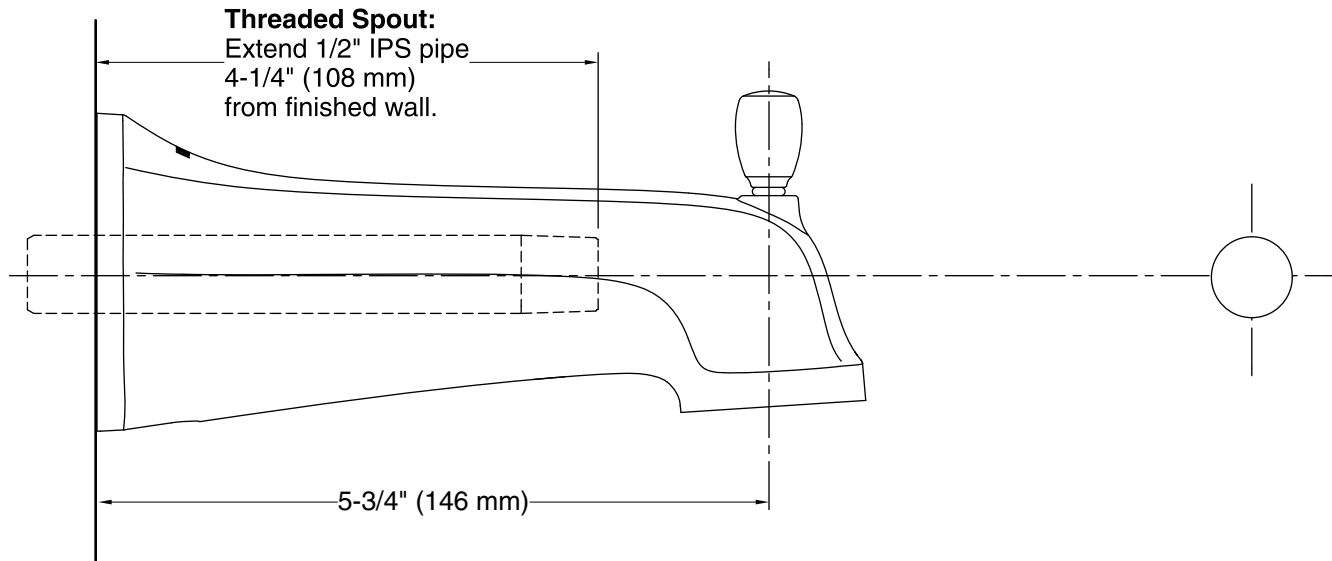

Technical Information

All product dimensions are nominal.

Drain included: No

Notes

Install this product according to the installation guide.

Install straight pipe or tube drop of 7" (178 mm) to 18" (457 mm) with single elbow between valve and wall-mount spout.