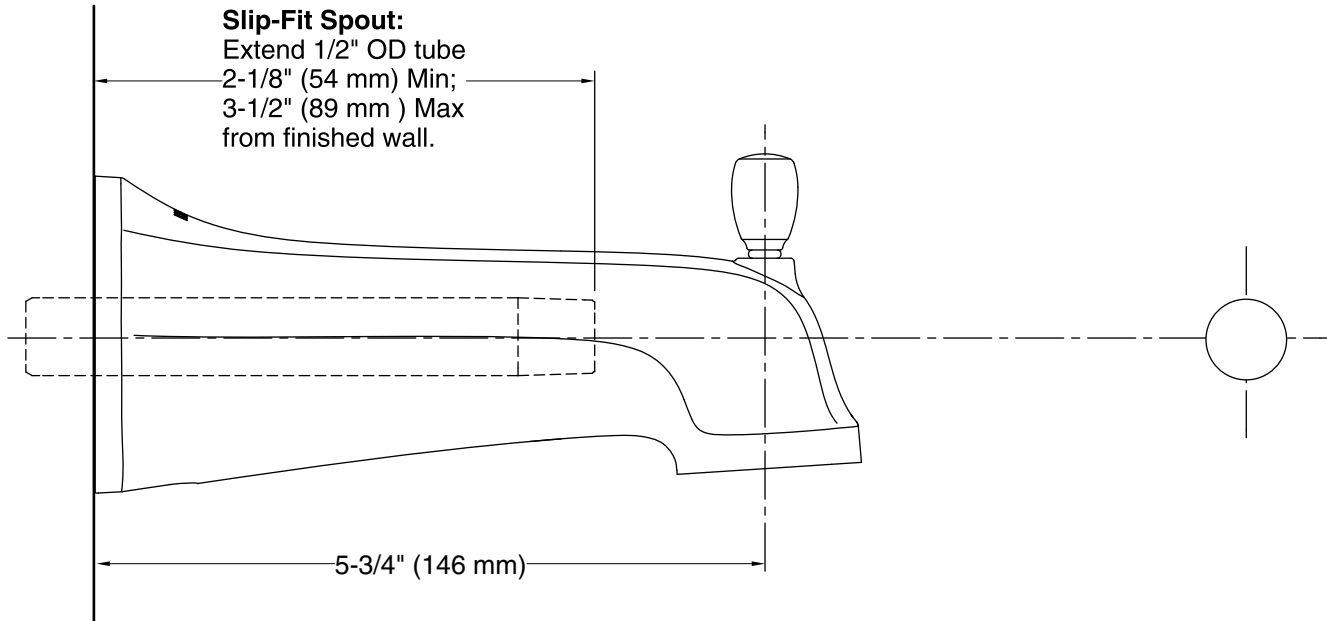

Technical Information

All product dimensions are nominal.

Drain included: No

Notes

Install this product according to the installation guide.

Install straight pipe or tube drop of 7" (178 mm) to 18" (457 mm) with single elbow between valve and wall-mount spout.