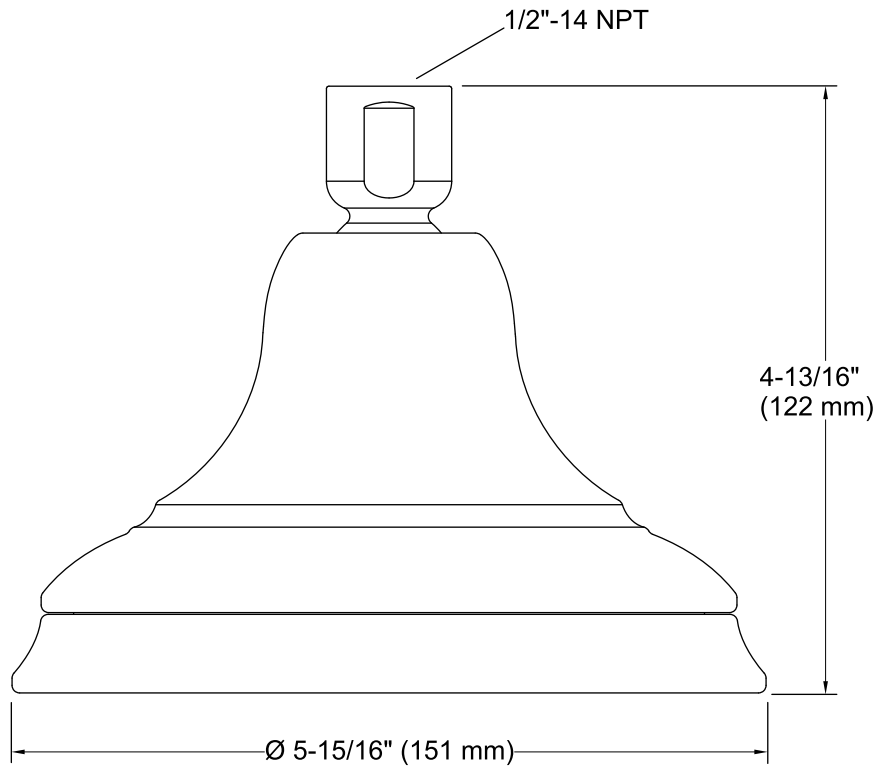

Features

- Single-function showerhead with Katalyst™ Spray technology.
- Single-function showerhead with 66 nozzle 5-15/16" (15.1 cm) diameter sprayface.
- Optimized sprayface for maximum performance.
- MasterClean™ spray nozzles to prohibit mineral build-up for easy cleaning.
- 2.5 gallons (9.5 L) per minute flow rate.

Installation

- 1/2" - 14 NPT connection.

Recommended Products/Accessories

K-7397 Shower Arm and Flange

Codes/Standards

ASME A112.18.1/CSA B125.1

DOE - Energy Policy Act 1992

KOHLER® Faucet Lifetime Limited Warranty

Technical Information

All product dimensions are nominal.

Showerhead/Body Spray:

Rated maximum flow: 2.5 gal/min (9.5 l/min)

Notes

Install this product according to the installation guide.