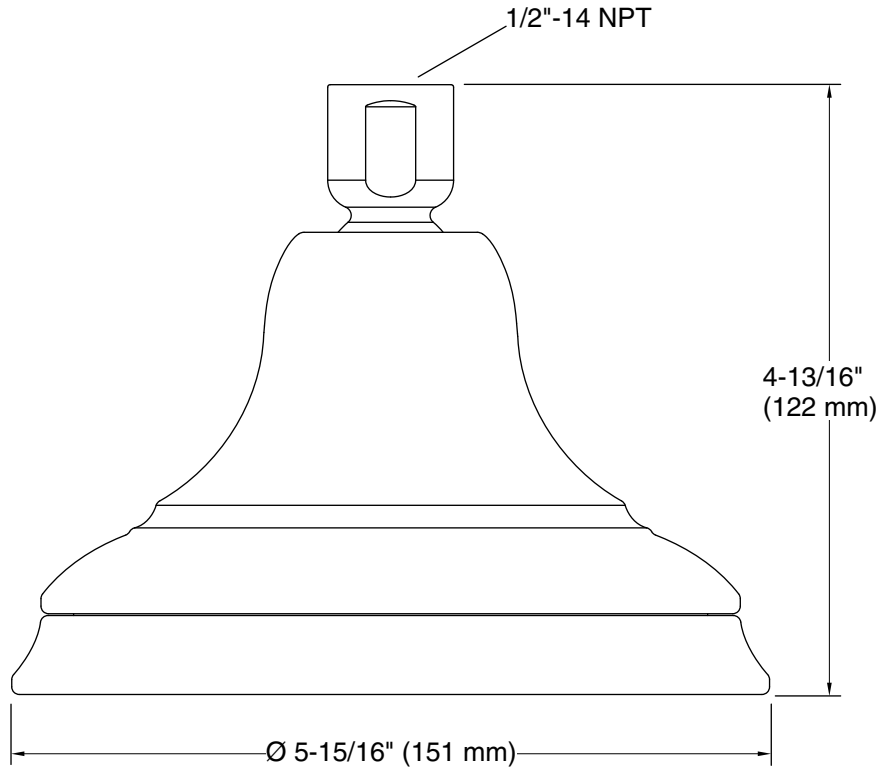

Features

- Single-function showerhead with 66 nozzle 5-15/16" (151 mm) diameter sprayface
- Optimized sprayface for maximum performance
- MasterClean™ sprayface features an easy-to-clean surface that withstands mineral buildup
- 2.5 gpm (9.5 lpm) maximum flow rate

Color	Code	Description
	CP	Polished Chrome
	SN	Vibrant® Polished Nickel
	BN	Vibrant® Brushed Nickel
	2BZ	Oil-Rubbed Bronze

Technical Information

All product dimensions are nominal.

Showerhead/Body Spray: