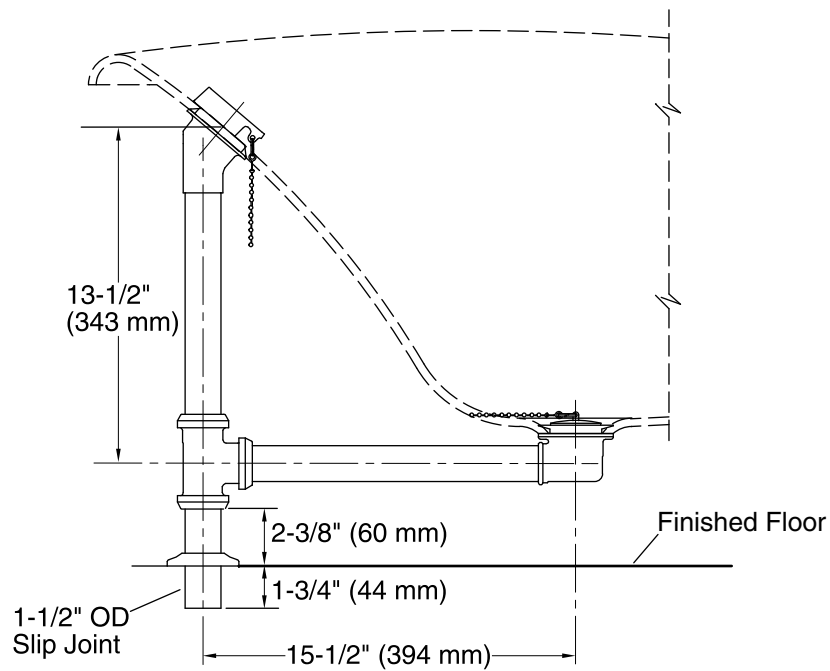

Features

- Solid-brass construction.
- Includes brass tee and pipe.
- Through-the-floor installation.
- For use with Birthday Bath® installation.

Codes/Standards

ASME A112.18.2/CSA B125.2

KOHLER® One-Year Limited Warranty

Technical Information

All product dimensions are nominal.

Notes

Measure your actual product for roughing-in details.

Install this product according to the installation guide.