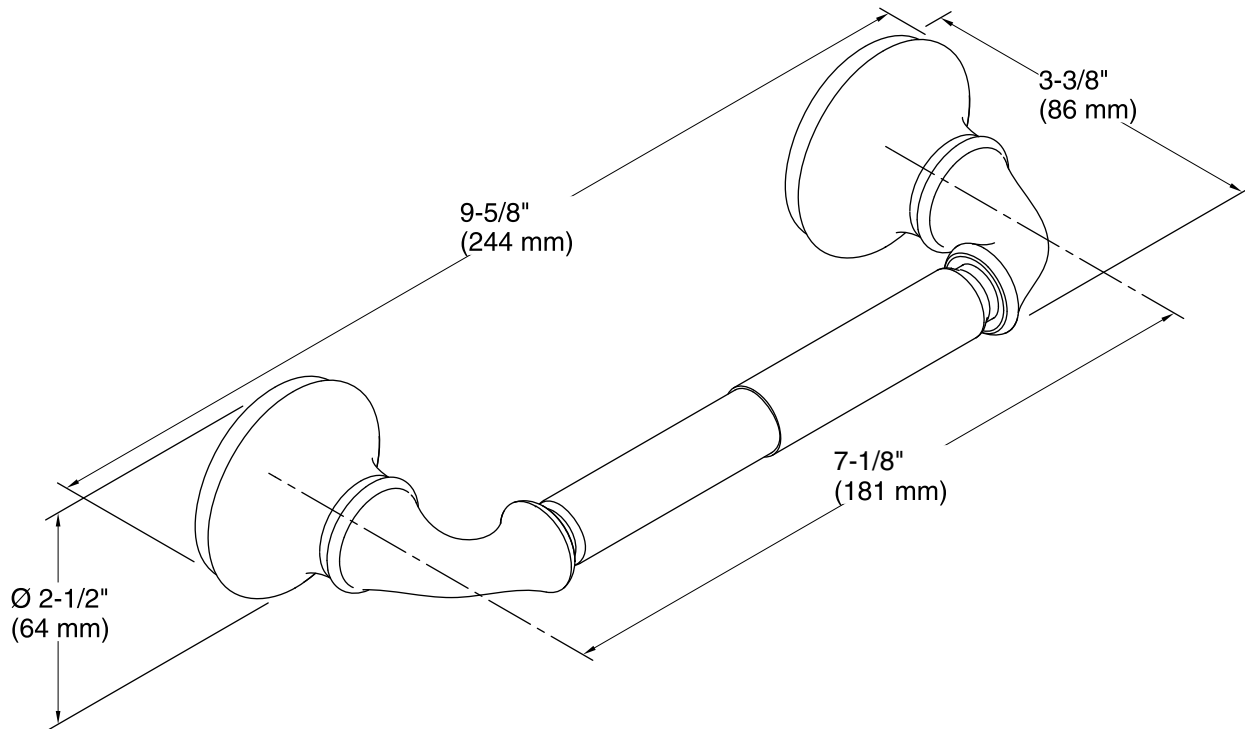

Technical Information

All product dimensions are nominal.

Material: Metal

Notes

Install this product according to the installation guide.