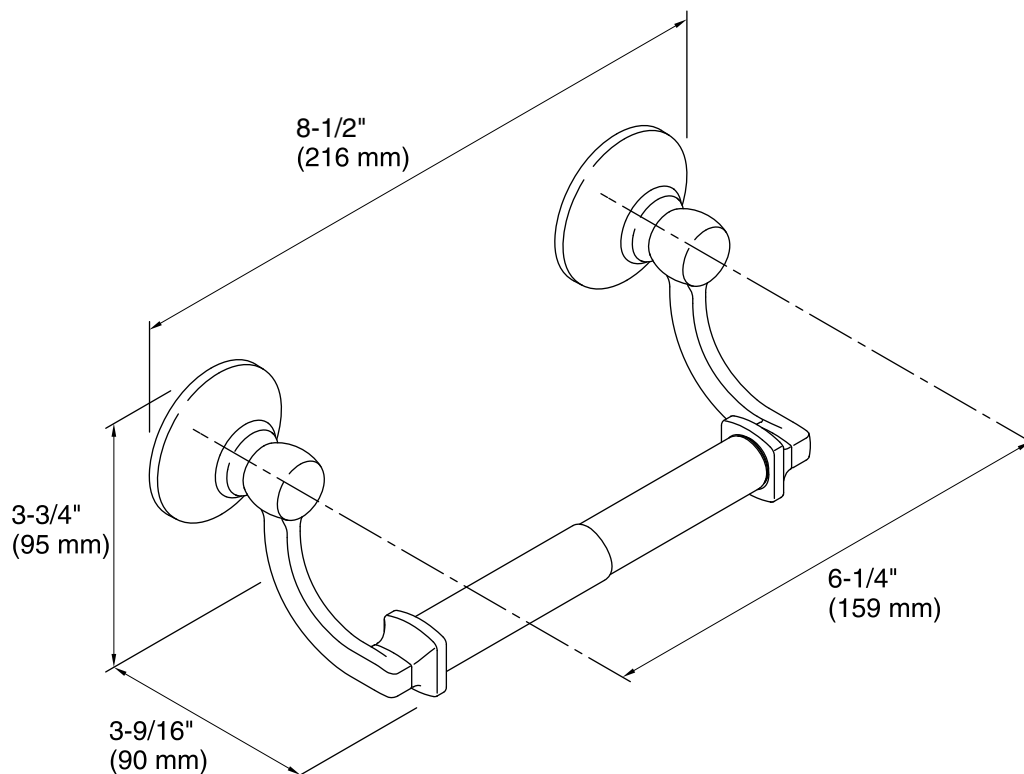

Technical Information

All product dimensions are nominal.

Material: Metal

Notes

Install this product according to the installation guide.

CAUTION: Risk of personal injury. Do not install these products in any area where they are likely to be used inadvertently as a grab bar or support bar. These products are not designed or intended for use as a grab bar or support bar.