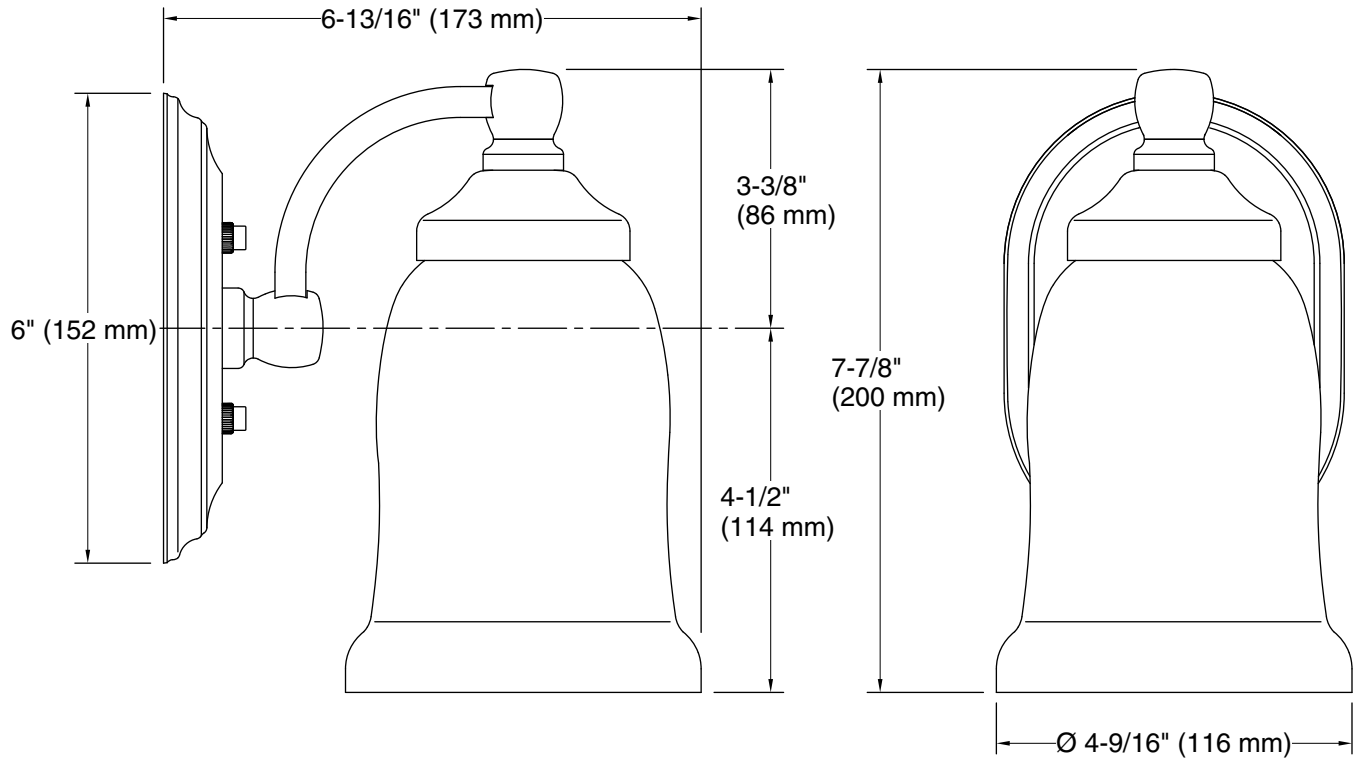

Features

- Frosted-glass shade
- Sconce can be positioned up or down, depending on room setting
- Coordinates with other products in the Bancroft collection
- Includes installation hardware
- Suitable for damp locations, per UL 1598

Technical Information

All product dimensions are nominal.

Installation Type: Wall-mount

Material: Metal, Glass

Number of Lights: 1

Notes

Install this product according to the installation guide.