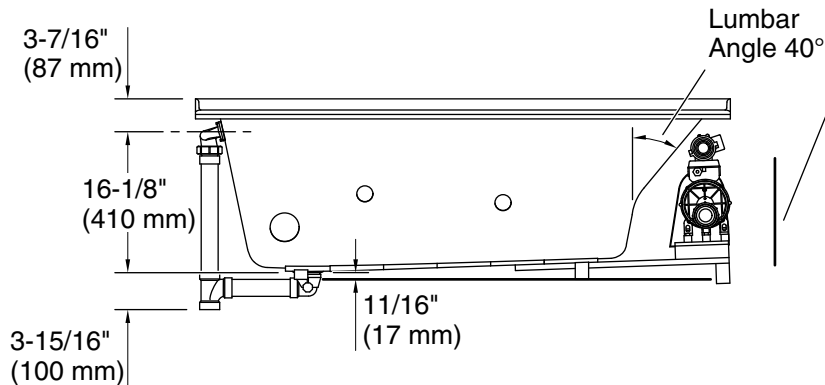

THE BOLD LOOK
OF **KOHLER**®

Underscore® Rectangle

60" x 30" heated whirlpool bath w/ left drain
K-1167-JLH

No change in measurements if connected with drain illustrated. (K-7271)

Integral Flange Detail

Blower Motor Access
20" (508 mm) W x 15" (381 mm) H Min

Pump: 120 V, 15 A, 60 Hz
Heater: 120 V, 15 A, 60 Hz

Technical Information

All product dimensions are nominal.

Installation: Drop-in
Basin area, bottom: 42-7/16" x 20" (1078 mm x 508 mm)
Basin area, top: 54-5/16" x 24-1/4" (1380 mm x 617 mm)
Weight: 120 lbs (54.4 kg)
Minimum floor load: 46 lbs/ft² (224.6 kg/m²)
Water depth: 14-3/4" (374 mm)
Water capacity: 59.8 gal (226.4 L)
Cutout: Drop-in, 59-1/2" x 28-1/2" (1511 mm x 724 mm)
Electrical component rating: Pump: 120 V, 7 A, 60 Hz
Heater: 120 V, 12 A, 60 Hz