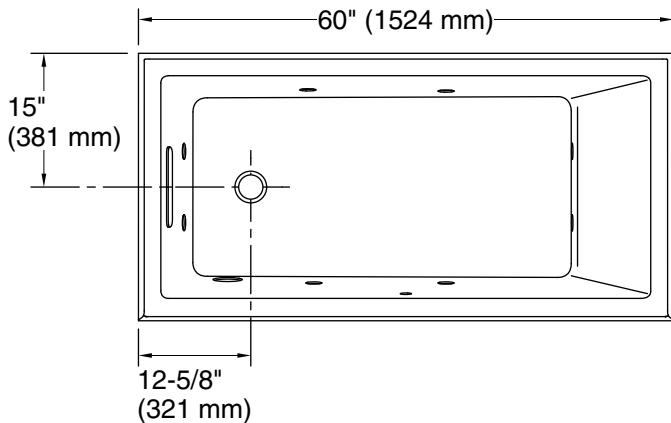

THE BOLD LOOK
OF **KOHLER**®

Underscore® Rectangle

60" x 30" heated whirlpool bath w/ left drain
K-1167-JLH

No change in measurements if connected with drain illustrated. (K-7271)

Integral Flange Detail

Blower Motor Access
20" (508 mm) W x 15" (381 mm) H Min

Pump: 120 V, 15 A, 60 Hz
Heater: 120 V, 15 A, 60 Hz

Technical Information

All product dimensions are nominal.

Installation: Drop-in
Basin area, bottom: 42-7/16" x 20" (1078 mm x 508 mm)
Basin area, top: 54-5/16" x 24-1/4" (1380 mm x 617 mm)
Weight: 120 lbs (54.4 kg)
Minimum floor load: 46 lbs/ft² (224.6 kg/m²)
Water depth: 14-3/4" (374 mm)
Water capacity: 59.8 gal (226.4 L)
Cutout: Drop-in, 59-1/2" x 28-1/2" (1511 mm x 724 mm)
Electrical component rating: Pump: 120 V, 7 A, 60 Hz
Heater: 120 V, 12 A, 60 Hz