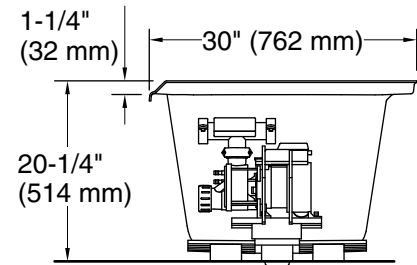

THE BOLD LOOK
OF **KOHLER**®

Underscore® Rectangle

60" x 30" heated whirlpool bath w/ left drain
K-1167-JLH

No change in measurements if connected with drain illustrated. (K-7271)

Integral Flange Detail

Blower Motor Access
20" (508 mm) W x 15" (381 mm) H Min

Pump: 120 V, 15 A, 60 Hz
Heater: 120 V, 15 A, 60 Hz

Technical Information

All product dimensions are nominal.

Installation: Drop-in
Basin area, bottom: 42-7/16" x 20" (1078 mm x 508 mm)
Basin area, top: 54-5/16" x 24-1/4" (1380 mm x 617 mm)
Weight: 120 lbs (54.4 kg)
Minimum floor load: 46 lbs/ft² (224.6 kg/m²)
Water depth: 14-3/4" (374 mm)
Water capacity: 59.8 gal (226.4 L)
Cutout: Drop-in, 59-1/2" x 28-1/2" (1511 mm x 724 mm)
Electrical component rating: Pump: 120 V, 7 A, 60 Hz
Heater: 120 V, 12 A, 60 Hz