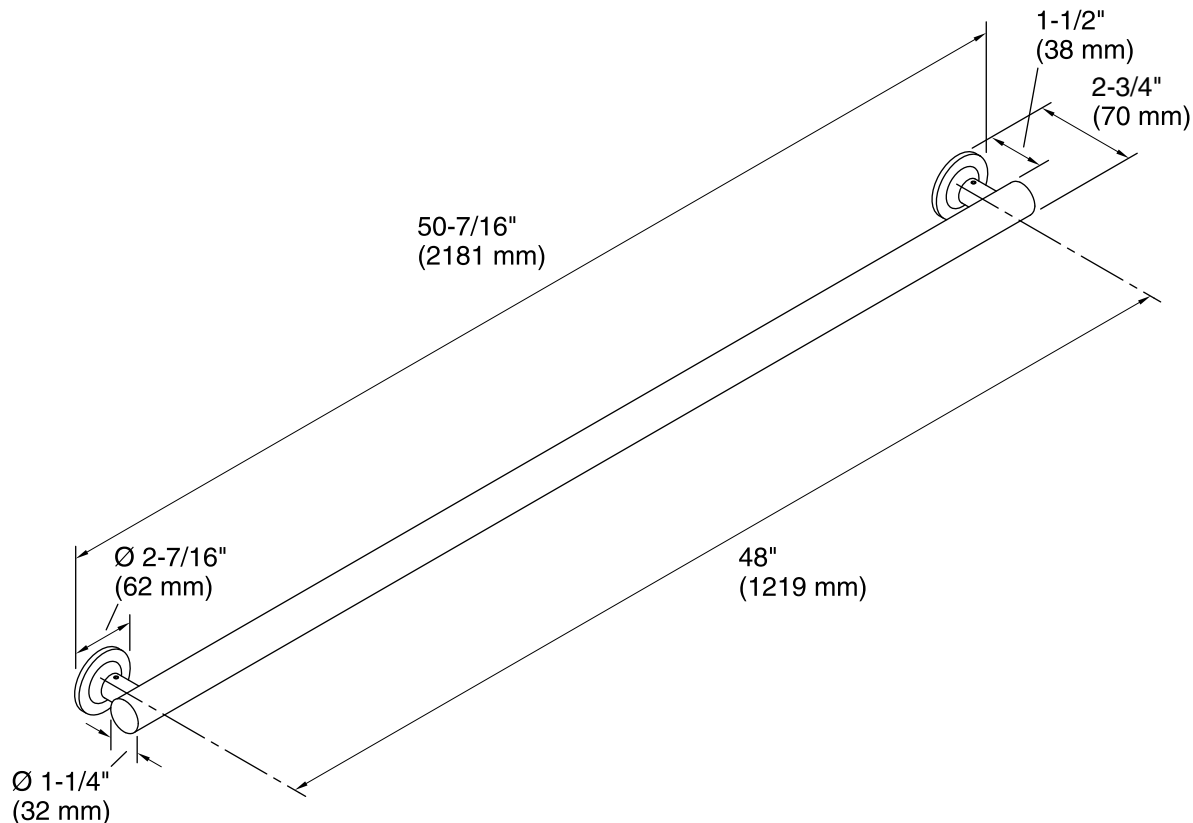

Technical Information

All product dimensions are nominal.

Material: Metal

Notes

Measure your actual product for roughing-in details.

WARNING: Risk of personal injury. The wall plates on the grab bar must be mounted to a brace between the wall studs. This will ensure that the weight of the user is adequately supported.

ADA compliant when installed to the specific requirements of these regulations.