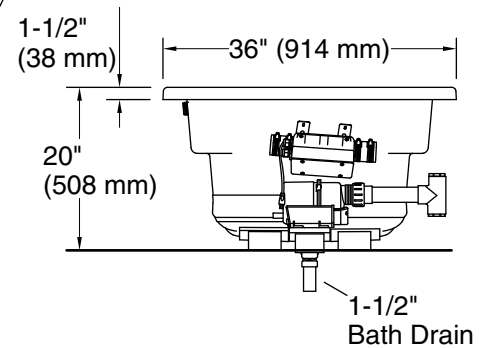

Blower Motor Access
 20" (508 mm) W x 15" (381 mm) H Min

Required Electrical Service

Two dedicated circuits required, protected with Class A Ground-Fault Circuit-Interrupter (GFCI). Outside North America, this device may be known as a Residual Current Device (RCD).

Blower: 120 V, 15 A, 60 Hz
 Air bath: 120 V, 15 A, 60 Hz

Technical Information

All product dimensions are nominal.

Installation: Drop-in
 Drain location: End
 Basin area, bottom: 47-1/8" x 19-11/16" (1196 mm x 500 mm)
 Basin area, top: 61-7/16" x 26" (1561 mm x 660 mm)
 Weight: 110 lbs (49.9 kg)
 Minimum floor load: 50 lbs/ft² (244.1 kg/m²)
 Water depth: 13-11/16" (347 mm)
 Water capacity: 67 gal (253.6 L)
 Cutout: Drop-in, 64" x 34" (1626 mm x 864 mm)
 Electrical component rating:
 Blower: 120 V, 10 A, 60 Hz
 Air bath: 120 V, 5 A, 60 Hz
 Minimum flat for door: 1-15/16" (49 mm)