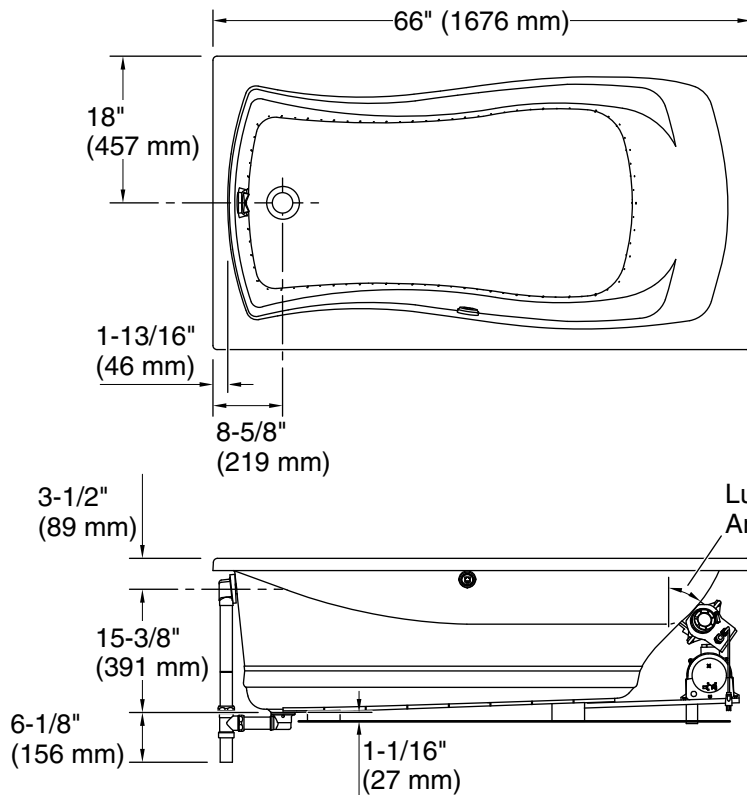

No change in measurements if connected with drain illustrated. (K-7166AF)

Blower Motor Access
20" (508 mm) W x 15" (381 mm) H Min

Required Electrical Service

Two dedicated circuits required, protected with Class A Ground-Fault Circuit-Interrupter (GFCI). Outside North America, this device may be known as a Residual Current Device (RCD).

Blower: 120 V, 15 A, 60 Hz
Air bath: 120 V, 15 A, 60 Hz

Technical Information

All product dimensions are nominal.

Installation: Drop-in
Drain location: End
Basin area, bottom: 47-1/8" x 19-11/16" (1196 mm x 500 mm)
Basin area, top: 61-7/16" x 26" (1561 mm x 660 mm)
Weight: 110 lbs (49.9 kg)
Minimum floor load: 50 lbs/ft² (244.1 kg/m²)
Water depth: 13-11/16" (347 mm)
Water capacity: 67 gal (253.6 L)
Cutout: Drop-in, 64" x 34" (1626 mm x 864 mm)
Electrical component rating:
Blower: 120 V, 10 A, 60 Hz
Air bath: 120 V, 5 A, 60 Hz
Minimum flat for door: 1-15/16" (49 mm)

Notes

Measure your actual product for rough-in details. Install this product according to the installation instructions.

The hot water supply should be 70% of the capacity of the bath or greater. Installations will vary.