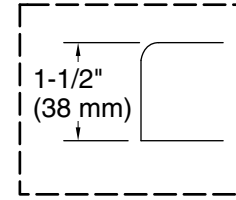

No change in measurements if connected with drain illustrated. (K-7166AF)