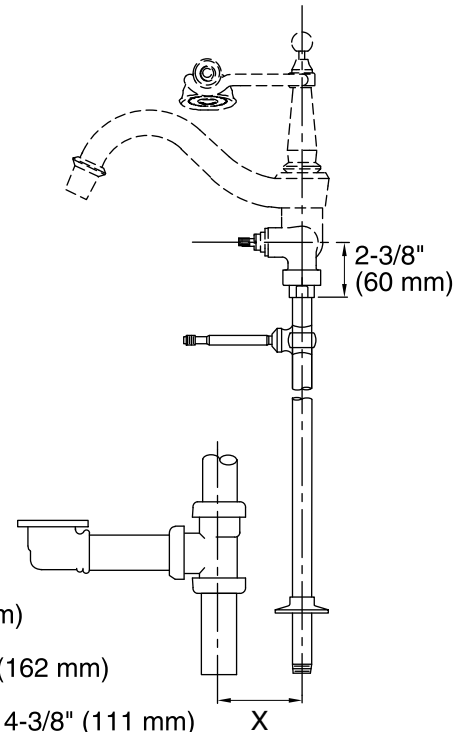

### Features

- 26" (660 mm) high floor-mount.
- One pair includes escutcheons and cross connection.
- For use with K-100 Birthday Bath®.

Bath drain to faucet = X  
K-100, X = 5-7/8" (149 mm)

K-700, K-702, X = 6-3/8" (162 mm)

K-710, K-711, K-712, X = 4-3/8" (111 mm)

### Technical Information

All product dimensions are nominal.