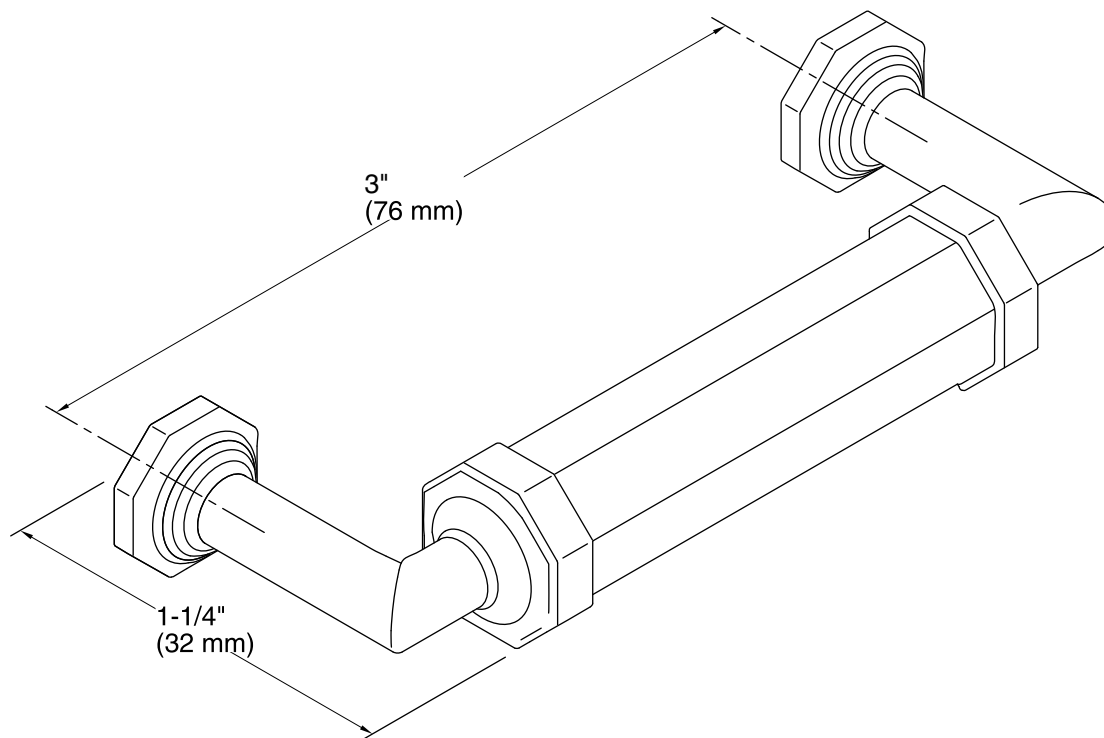

Features

- Premium metal construction for durability.
- KOHLER finishes resist corrosion and tarnish.
- Coordinates with Pinstripe faucets and accessories.

Installation

- Tools and installation template included.

Technical Information

All product dimensions are nominal.

Material: Brass, Zinc