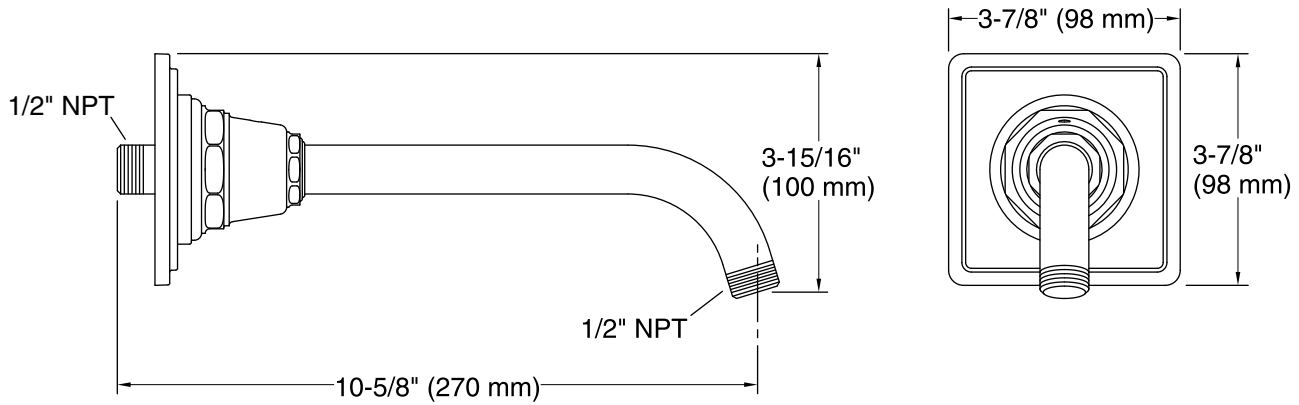

Features

- 1/2-inch NPT connection.
- Coordinates with other products in the Pinstripe® collection.
- 10-5/8" (270 mm) x 4-3/16" (106 mm) x 3-7/8" (98 mm)

Material

- Solid brass construction.

Codes/Standards

Technical Information

All product dimensions are nominal.

Notes

Measure your actual product for roughing-in details.