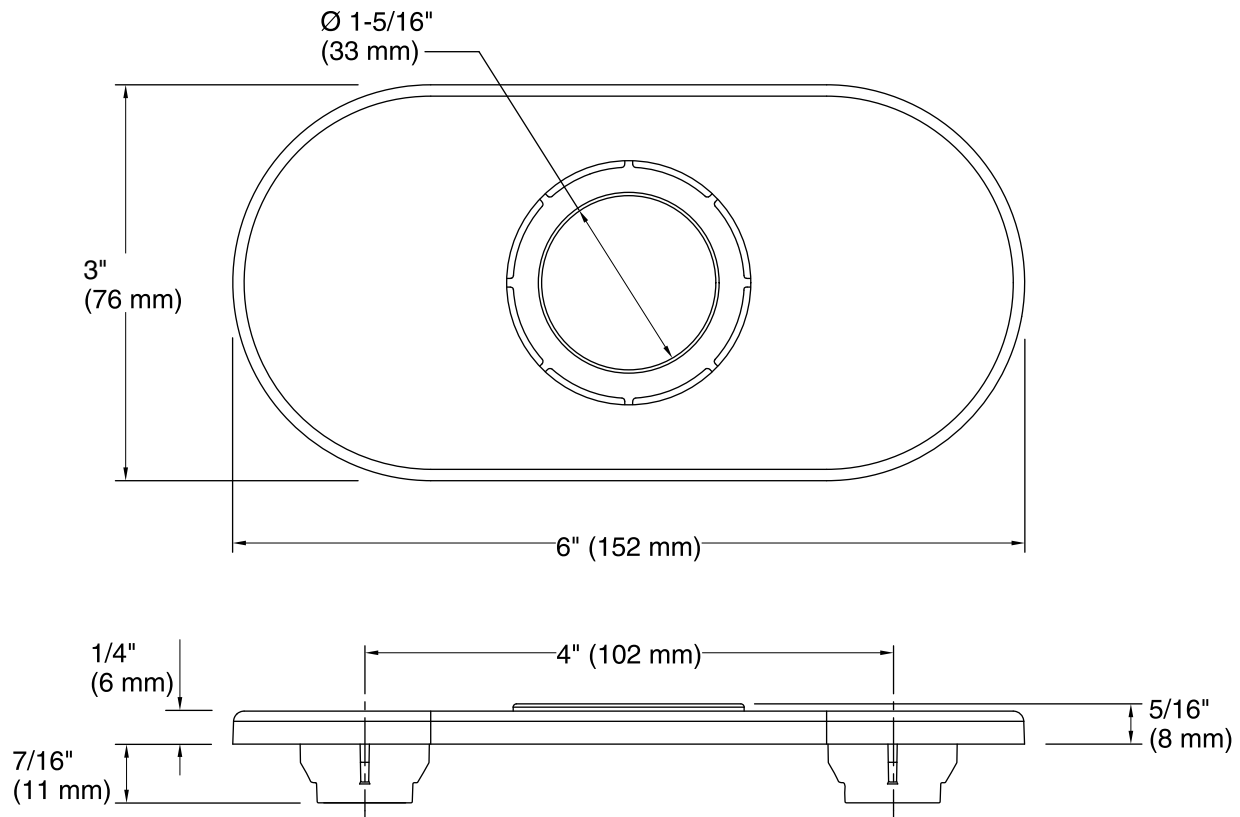

Escutcheon Plate
K-13478-A

Features

- For use with Insight™ deck-mount faucet
- For 4" centers
- KOHLER finishes resist corrosion and tarnishing, exceeding industry durability standards over two times
- Square design option available

Technical Information

All product dimensions are nominal.

Material: Brass

Notes

Install this product according to the installation guide.