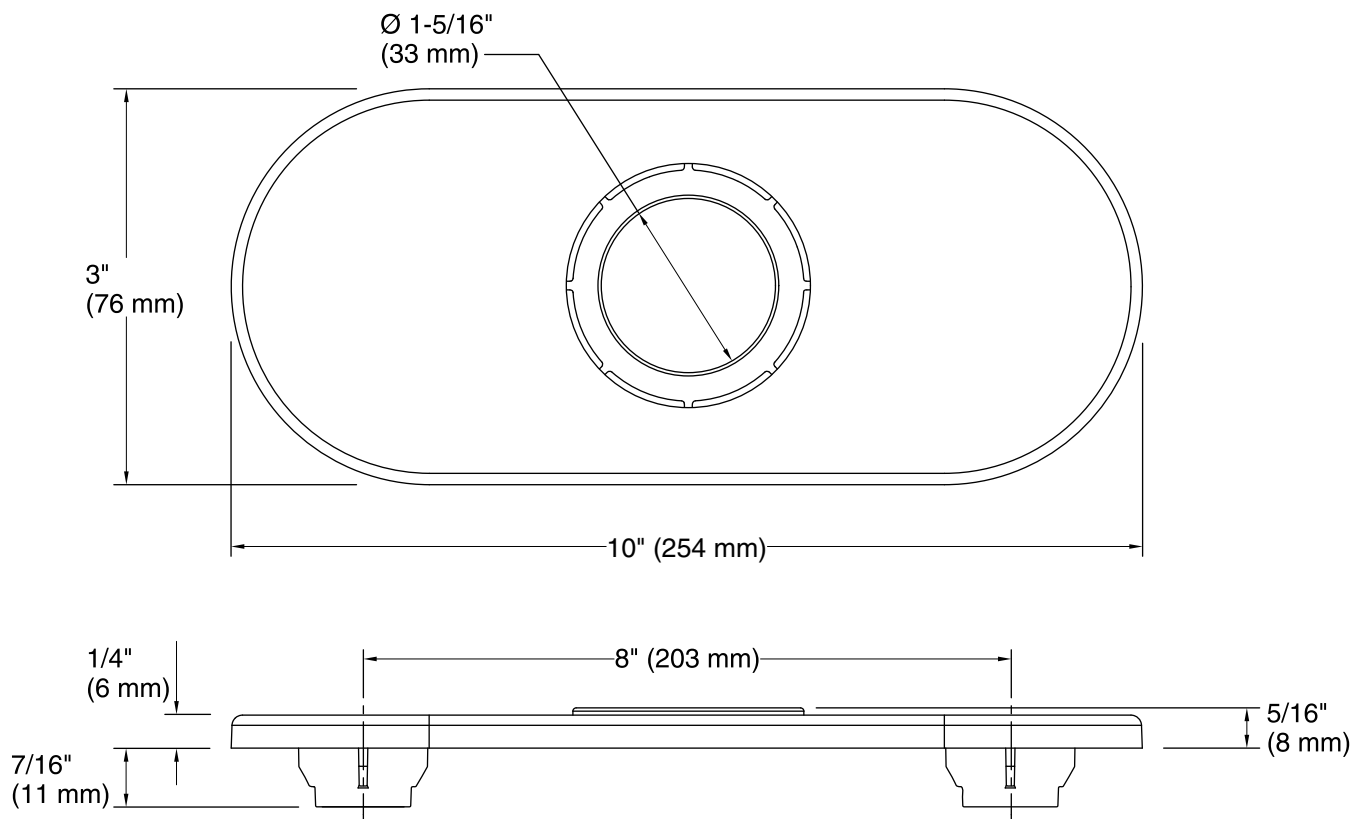

Escutcheon Plate
K-13479-A

Features

- For use with Insight™ deck-mount faucet
- For 8" centers
- KOHLER finishes resist corrosion and tarnishing, exceeding industry durability standards over two times
- Square design option available

Technical Information

All product dimensions are nominal.

Material: Brass

Notes

Install this product according to the installation guide.