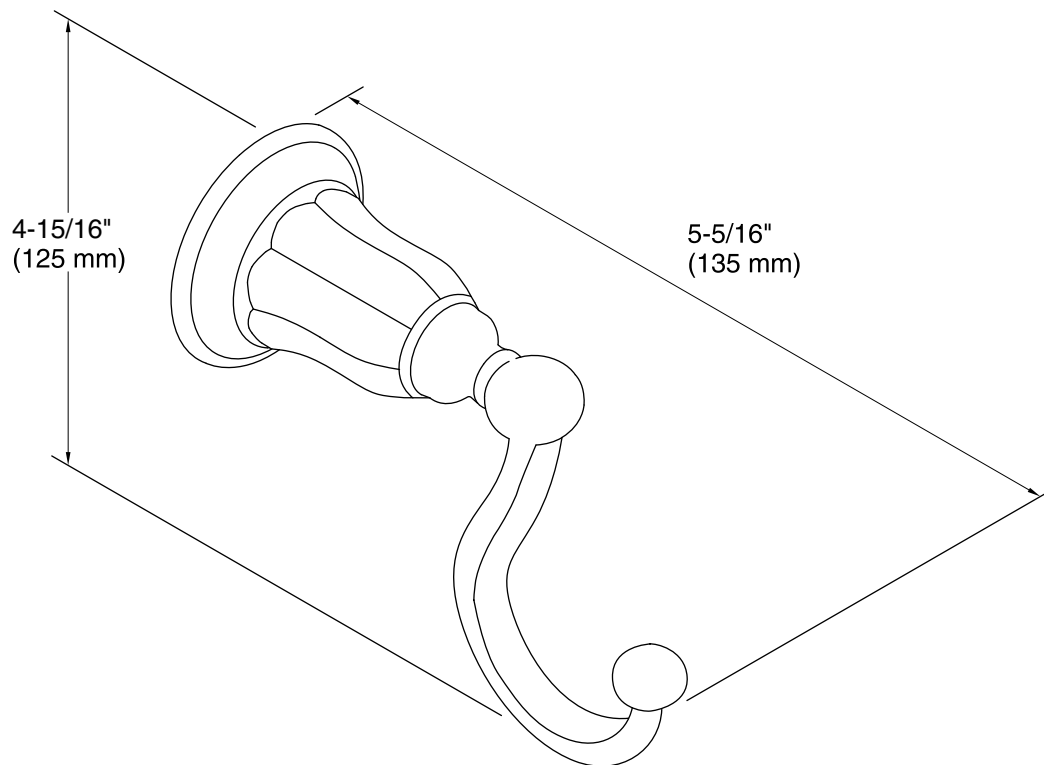

Color tiles intended for reference only.

Color	Code	Description
	CP	Polished Chrome
	BN	Vibrant® Brushed Nickel
	2BZ	Oil-Rubbed Bronze

Technical Information

All product dimensions are nominal.

Material: Metal